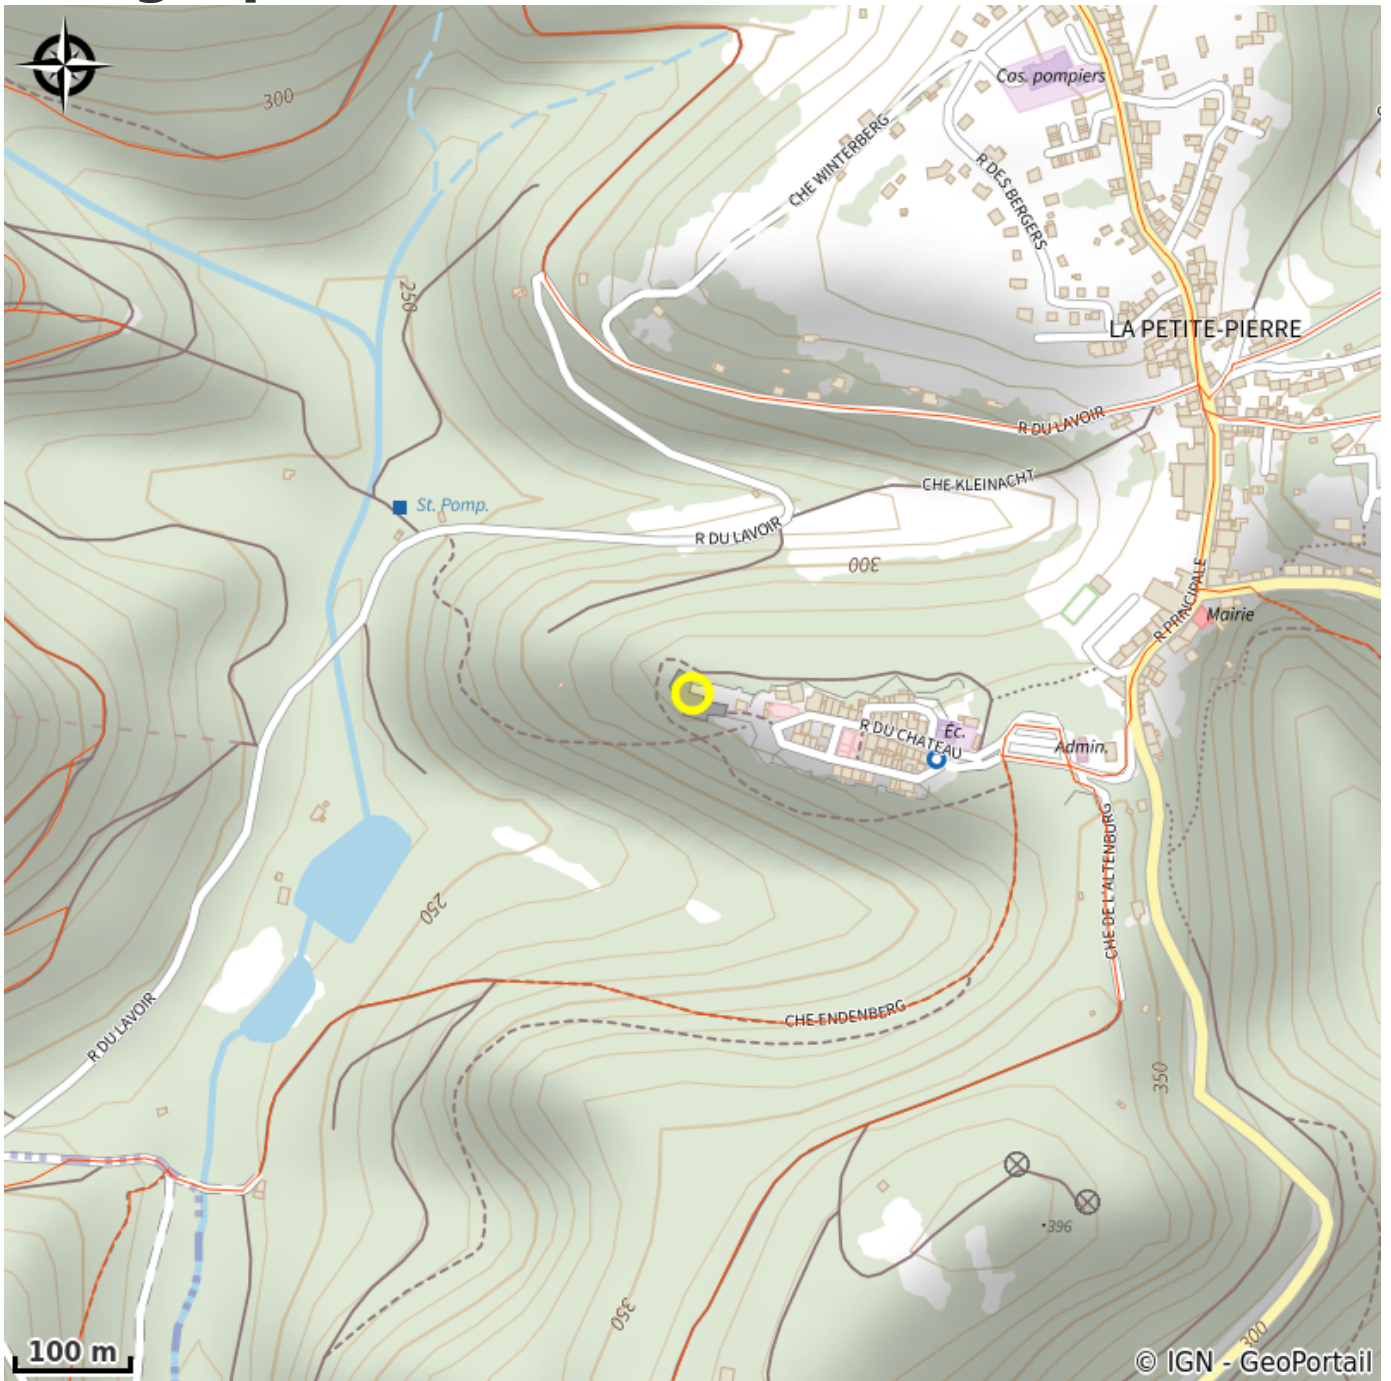

Vosges du Nord Regional Nature Park

Pays de la Petite Pierre

House of the Vosges du Nord Regional Nature Park

Useful information

Category : Tourist offices

Geographical location

All useful information

Practical info