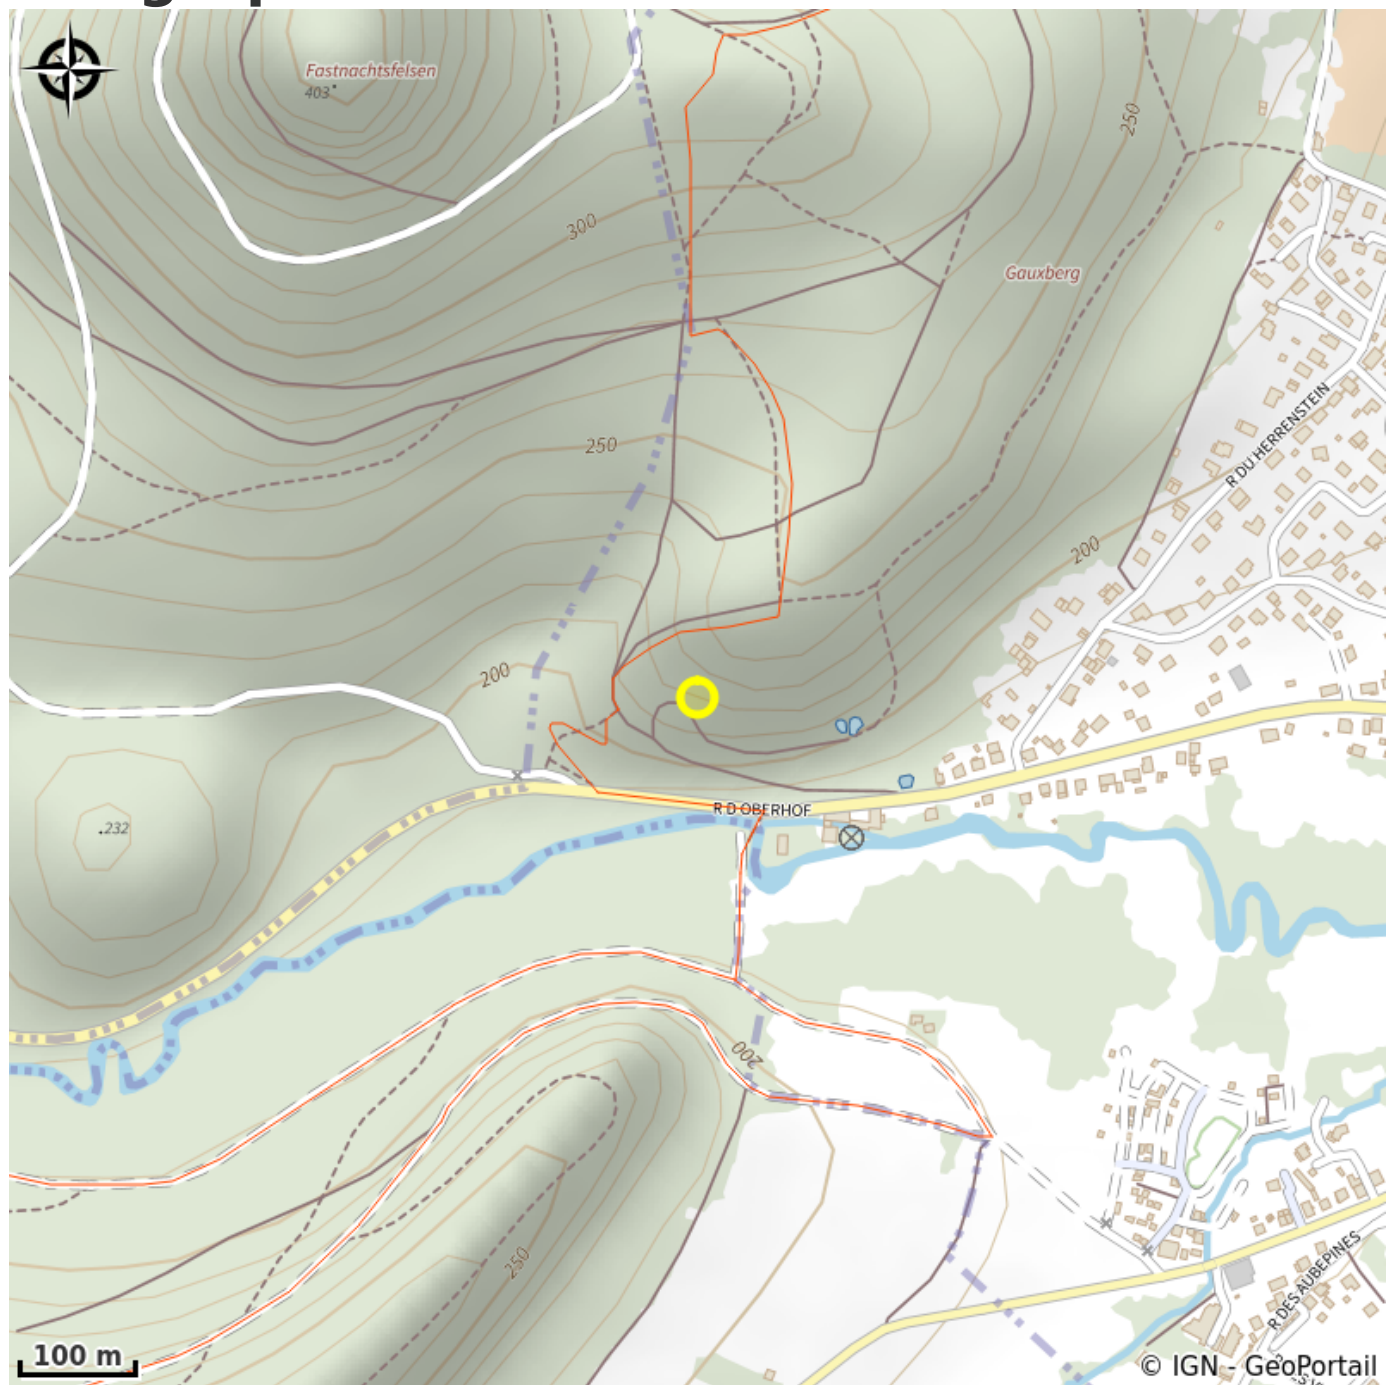

Ancienne carrière du Gauxberg

Pays de Hanau

Attribution : Escalade de l'ancienne carrière du Gauxberg (G.Schnell - <http://www.randoalsacevosges.com>)

Climbing of the former Gauxberg quarry.

Useful information

Geographical location

All useful information

Practical info

Before going to the site to climb, please read the temporary restrictions at the following address: http://www.escalade-alsace.com/forum/weblog_entry.php?e=509.