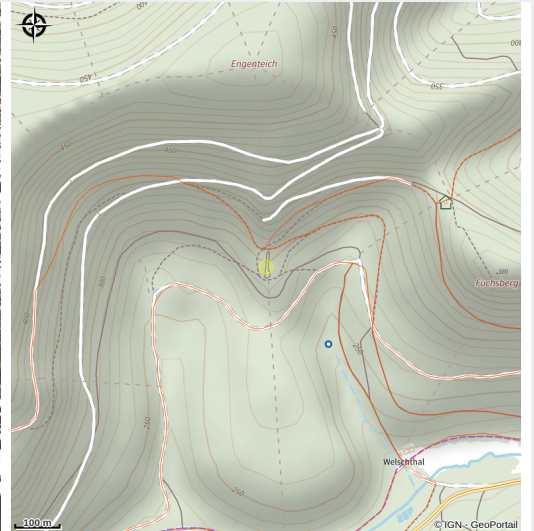

Rocher du Froensbourg

Alsace Verte

Attribution : Rocher du Froensbourg (SYCOPARC)

Climbing of the Froensbourg Rock.

Useful information

Category : climbing

Description

Rock equipped and agreed for the practice of climbing with appropriate equipment unless otherwise indicated on site. This agreement was drawn up in accordance with the charter for the practice of rock climbing in the Vosges du Nord Regional Natural Park.

Geographical location

All useful information

Practical info

Before going to the site to climb, please read the temporary restrictions at the following address: http://www.escalade-alsace.com/forum/weblog_entry.php?e=509.