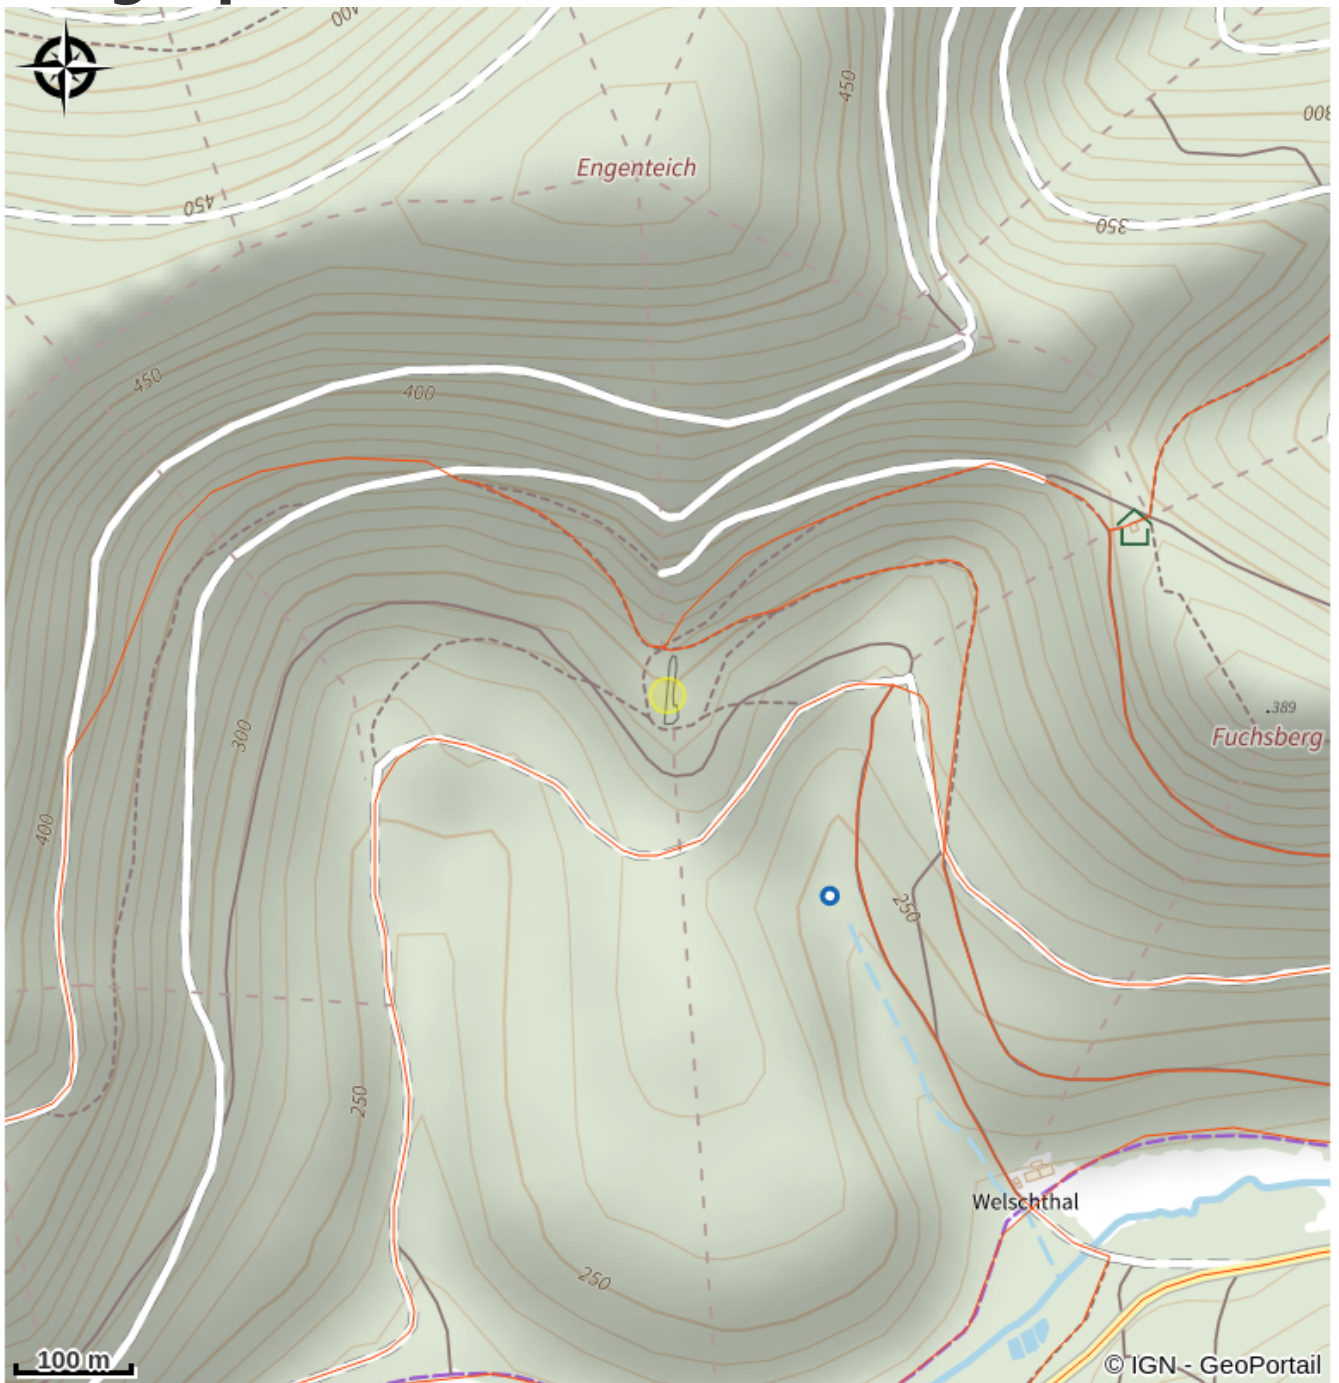

Rocher du Froensbourg

Alsace Verte

Attribution : Rocher du Froensbourg (SYCOPARC)

Climbing of the Froensbourg Rock.

Useful information

Category : climbing

Description

Rock equipped and agreed for the practice of climbing with appropriate equipment unless otherwise indicated on site. This agreement was drawn up in accordance with the charter for the practice of rock climbing in the Vosges du Nord Regional Natural Park.

Geographical location

All useful information

Practical info

Before going to the site to climb, please read the temporary restrictions at the following address: http://www.escalade-alsace.com/forum/weblog_entry.php?e=509.