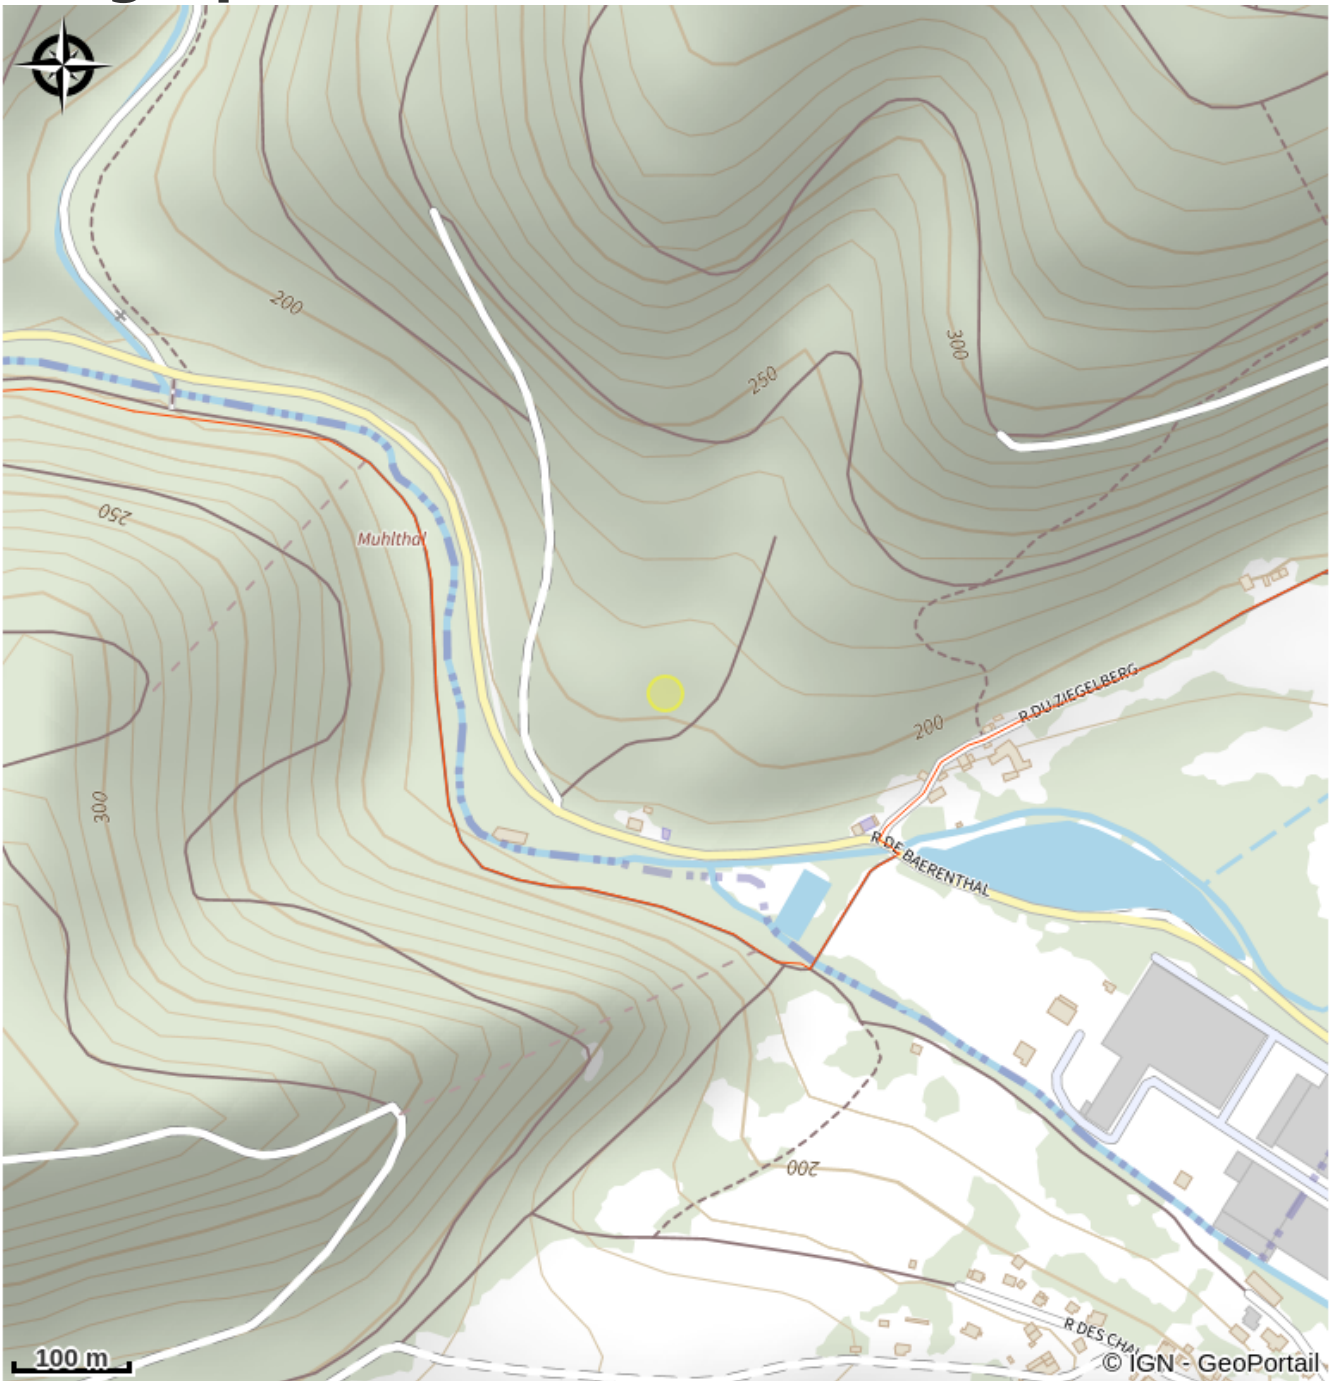

Rocher de Ziegelberg

Alsace Verte

Attribution : Escalade du rocher de Ziegelberg (P.Wetta - <http://www.escalade-alsace.com>)

Climbing of the rock of Ziegelberg.

Useful information

Category : climbing

Description

Rock equipped and agreed for the practice of climbing with appropriate equipment unless otherwise indicated on site. This agreement was drawn up in accordance with the charter for the practice of rock climbing in the Vosges du Nord Regional Natural Park.

Geographical location

All useful information

Practical info

Before going to the site to climb, please read the temporary restrictions at the following address: http://www.escalade-alsace.com/forum/weblog_entry.php?e=509.