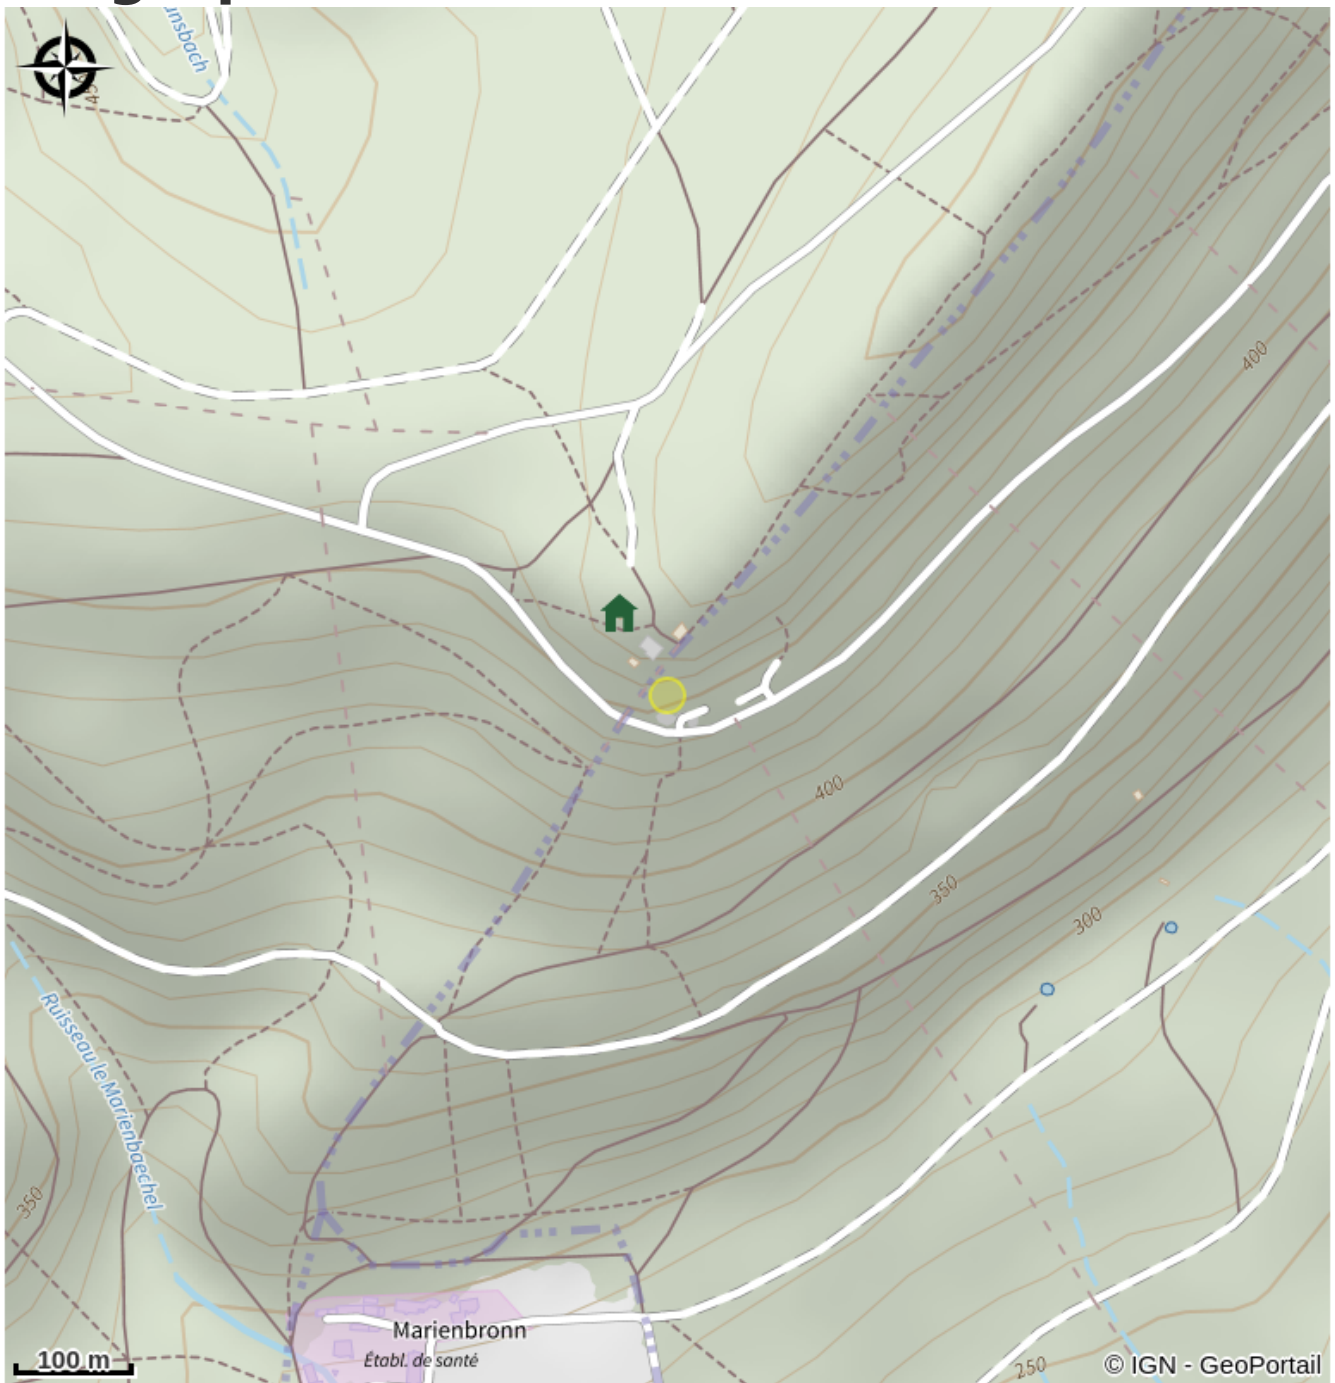

Rocher du Sultzerkopf

Alsace Verte

Attribution : Rocher du Sultzerkopf (Gilbert - <http://www.escalade-alsace.com>)

Climbing of the Sultzerkopf rock.

Useful information

Category : climbing

Description

Rock equipped and agreed for the practice of climbing with appropriate equipment unless otherwise indicated on site. This agreement was drawn up in accordance with the charter for the practice of rock climbing in the Vosges du Nord Regional Natural Park.

Geographical location

All useful information

Practical info

Before going to the site to climb, please read the temporary restrictions at the following address: http://www.escalade-alsace.com/forum/weblog_entry.php?e=509.