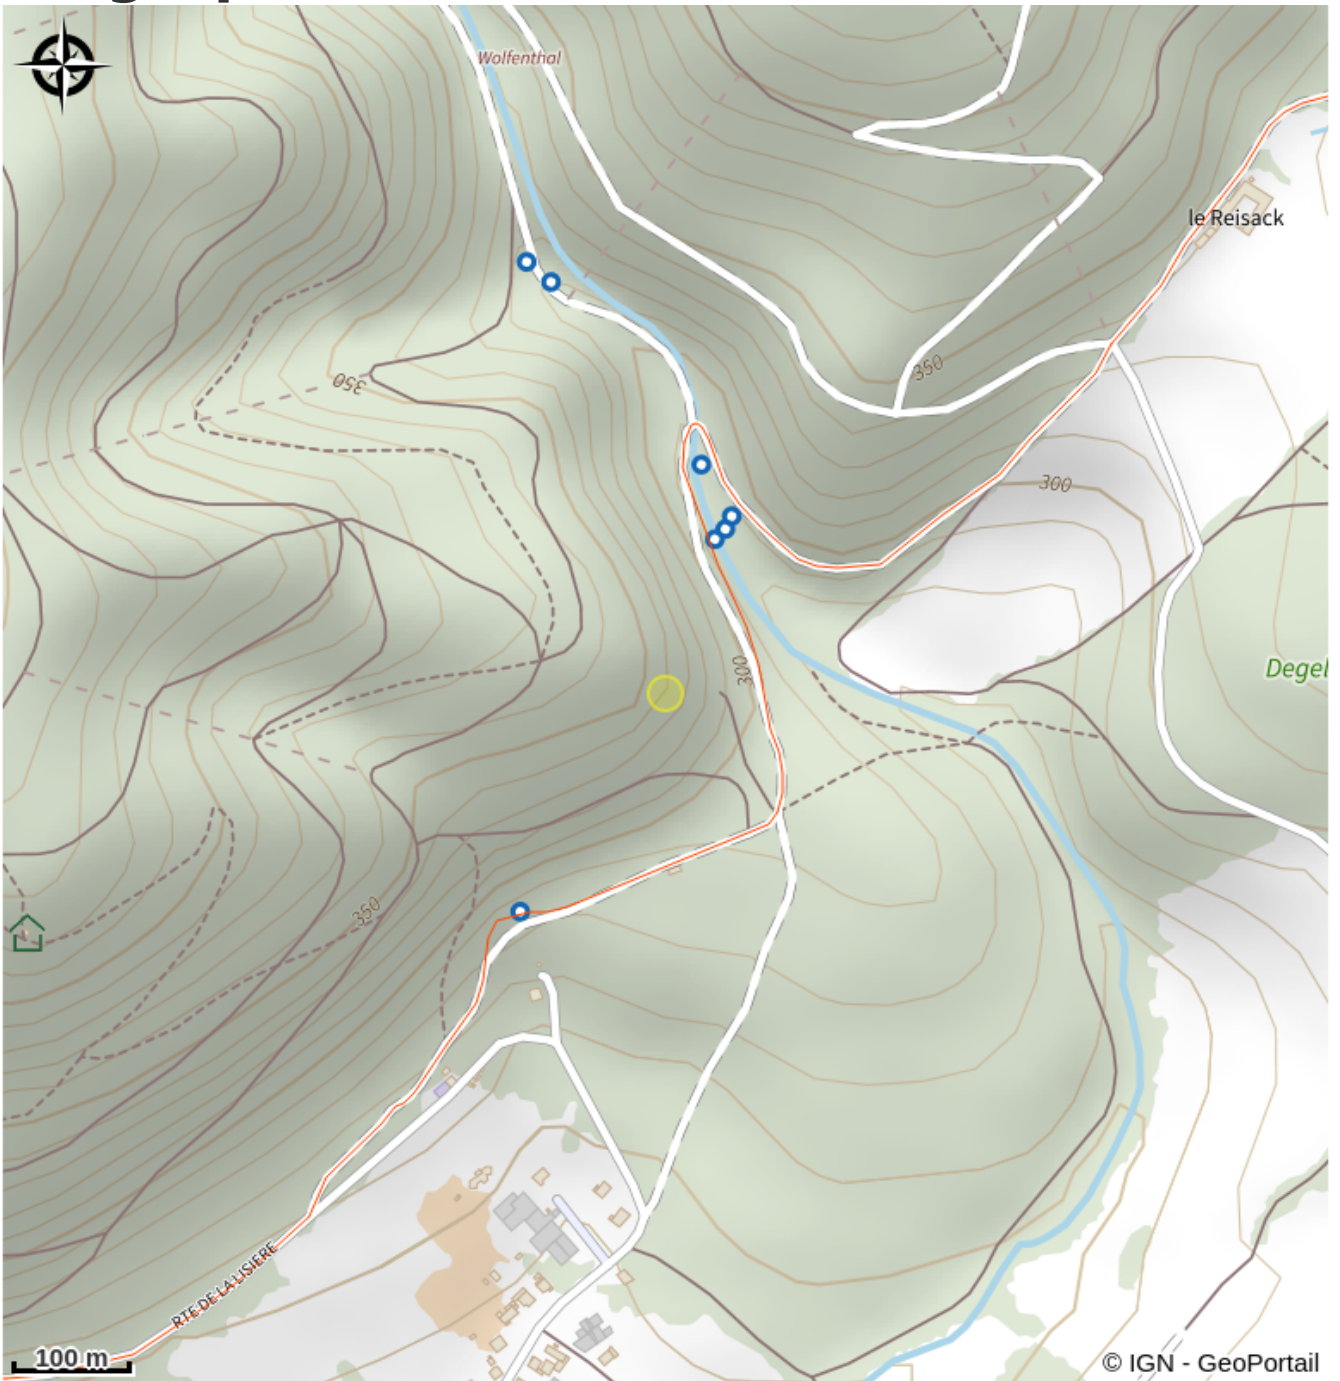

Rocher du Heidenkopf

Alsace Verte

Attribution : Rocher du Heidenkopf (SYCOPARC)

Climbing of the Heidenkopf rock.

Useful information

Category : climbing

Description

Rock equipped and agreed for the practice of climbing with appropriate equipment unless otherwise indicated on site. This agreement was drawn up in accordance with the charter for the practice of rock climbing in the Vosges du Nord Regional Natural Park.

Geographical location

All useful information

Practical info

Before going to the site to climb, please read the temporary restrictions at the following address: http://www.escalade-alsace.com/forum/weblog_entry.php?e=509.