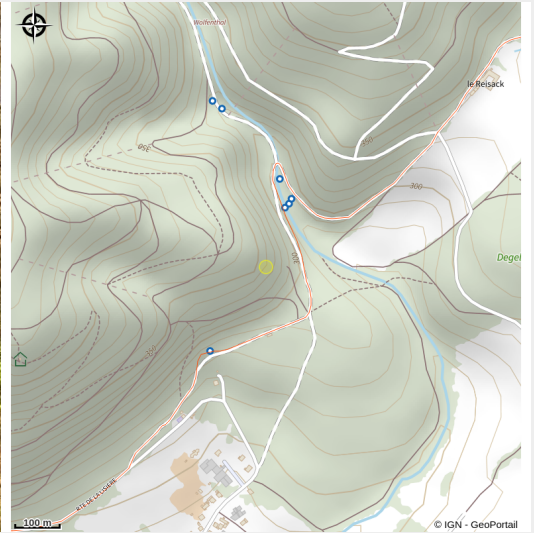

Rocher du Heidenkopf

Alsace Verte

Attribution : Rocher du Heidenkopf (SYCOPARC)

Climbing of the Heidenkopf rock.

Useful information

Category : climbing

Description

Rock equipped and agreed for the practice of climbing with appropriate equipment unless otherwise indicated on site. This agreement was drawn up in accordance with the charter for the practice of rock climbing in the Vosges du Nord Regional Natural Park.

Geographical location

All useful information

Practical info

Before going to the site to climb, please read the temporary restrictions at the following address: http://www.escalade-alsace.com/forum/weblog_entry.php?e=509.