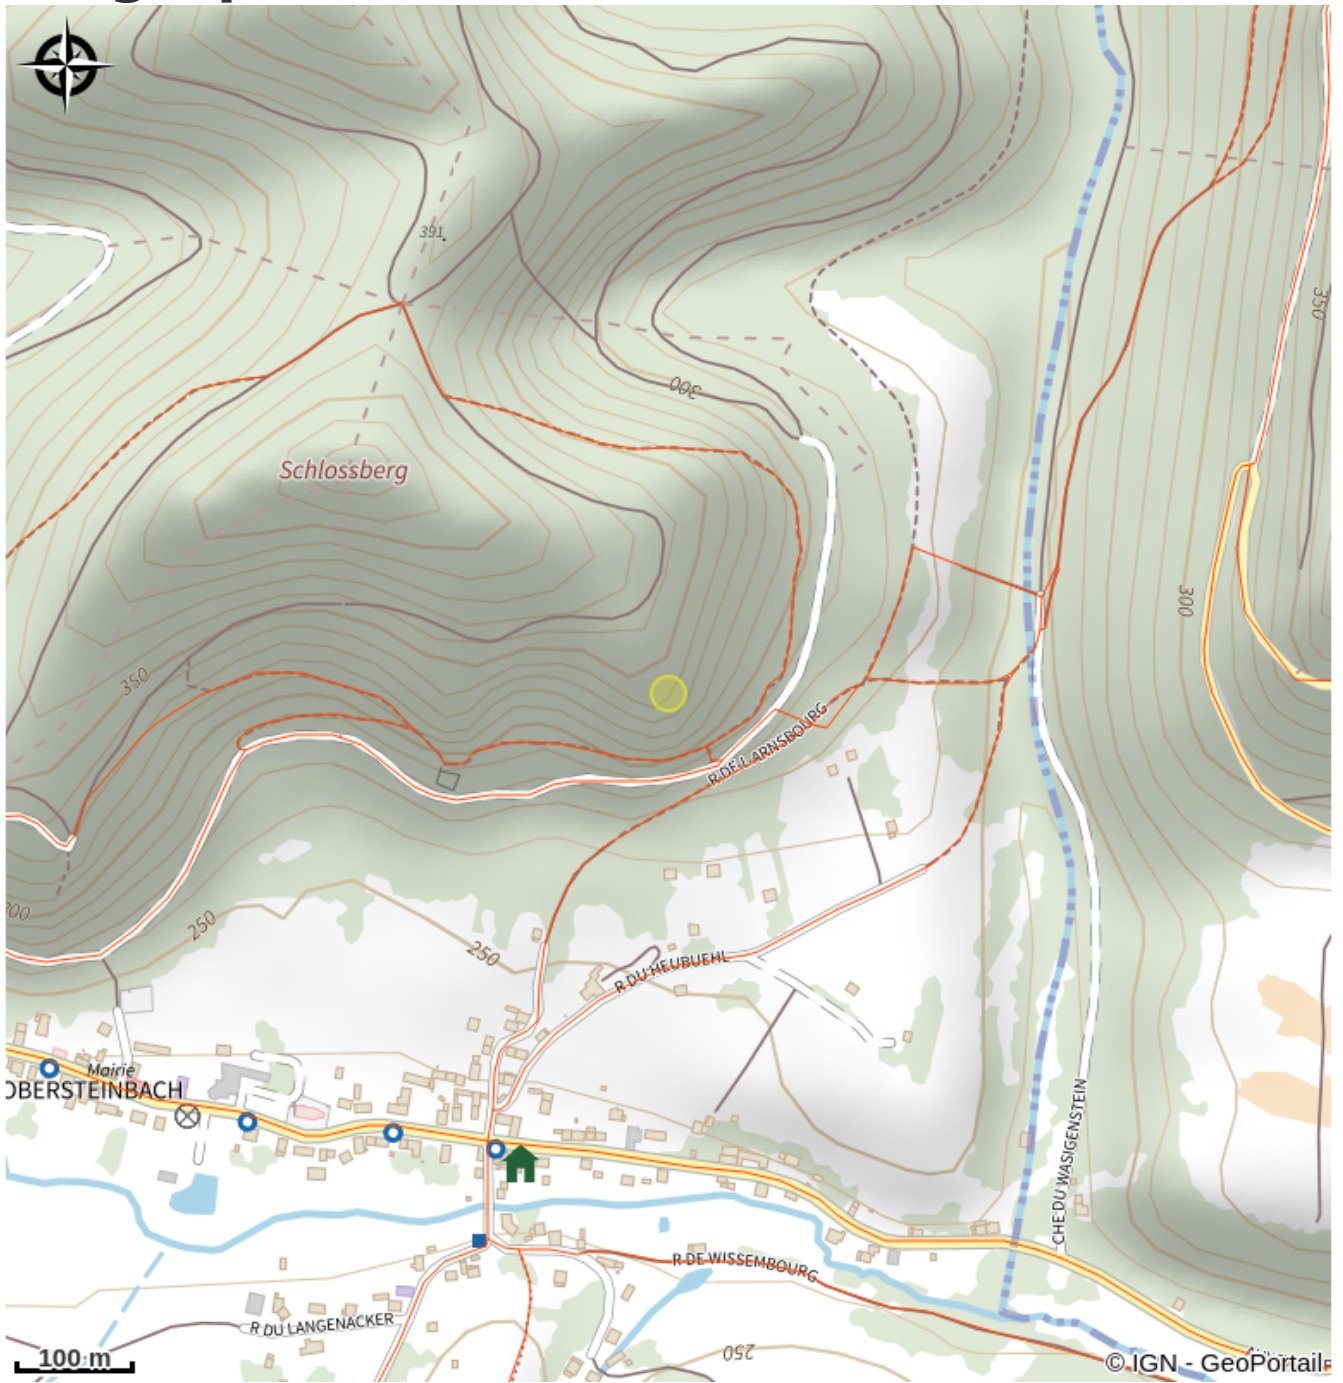

Rocher du Wolfsfelsen

Alsace Verte

Attribution : Escalade du rocher du Wolfsfelsen (T.Wendling - <http://www.escalade-alsace.com>)

Climbing of the Wolfsfelsen rock.

Useful information

Category : climbing

Description

Rock equipped and agreed for the practice of climbing with appropriate equipment unless otherwise indicated on site. This agreement was drawn up in accordance with the charter for the practice of rock climbing in the Vosges du Nord Regional Natural Park.

Geographical location

All useful information

Practical info

Before going to the site to climb, please read the temporary restrictions at the following address: http://www.escalade-alsace.com/forum/weblog_entry.php?e=509.