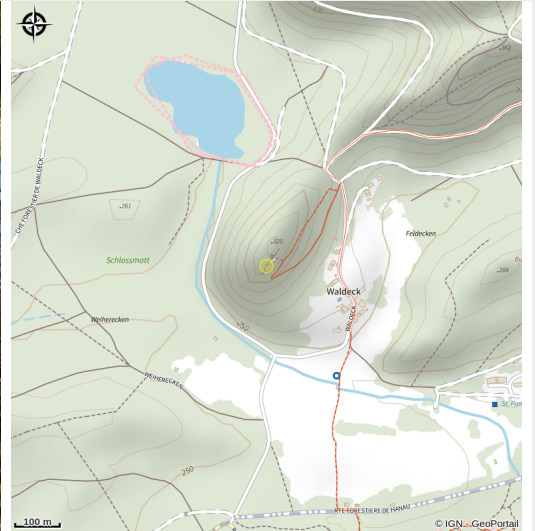

Rocher de Waldeck

Pays de Bitche

Attribution : Escalade du rocher de Waldeck (J.M.Rudauf)

Climbing of the rock of Waldeck.

Useful information

Category : climbing

Description

Rock equipped and agreed for the practice of climbing with appropriate equipment unless otherwise indicated on site. This agreement was drawn up in accordance with the charter for the practice of rock climbing in the Vosges du Nord Regional Natural Park.

Geographical location

All useful information

Practical info

Before going to the site to climb, please read the temporary restrictions at the following address: http://www.escalade-alsace.com/forum/weblog_entry.php?e=509.