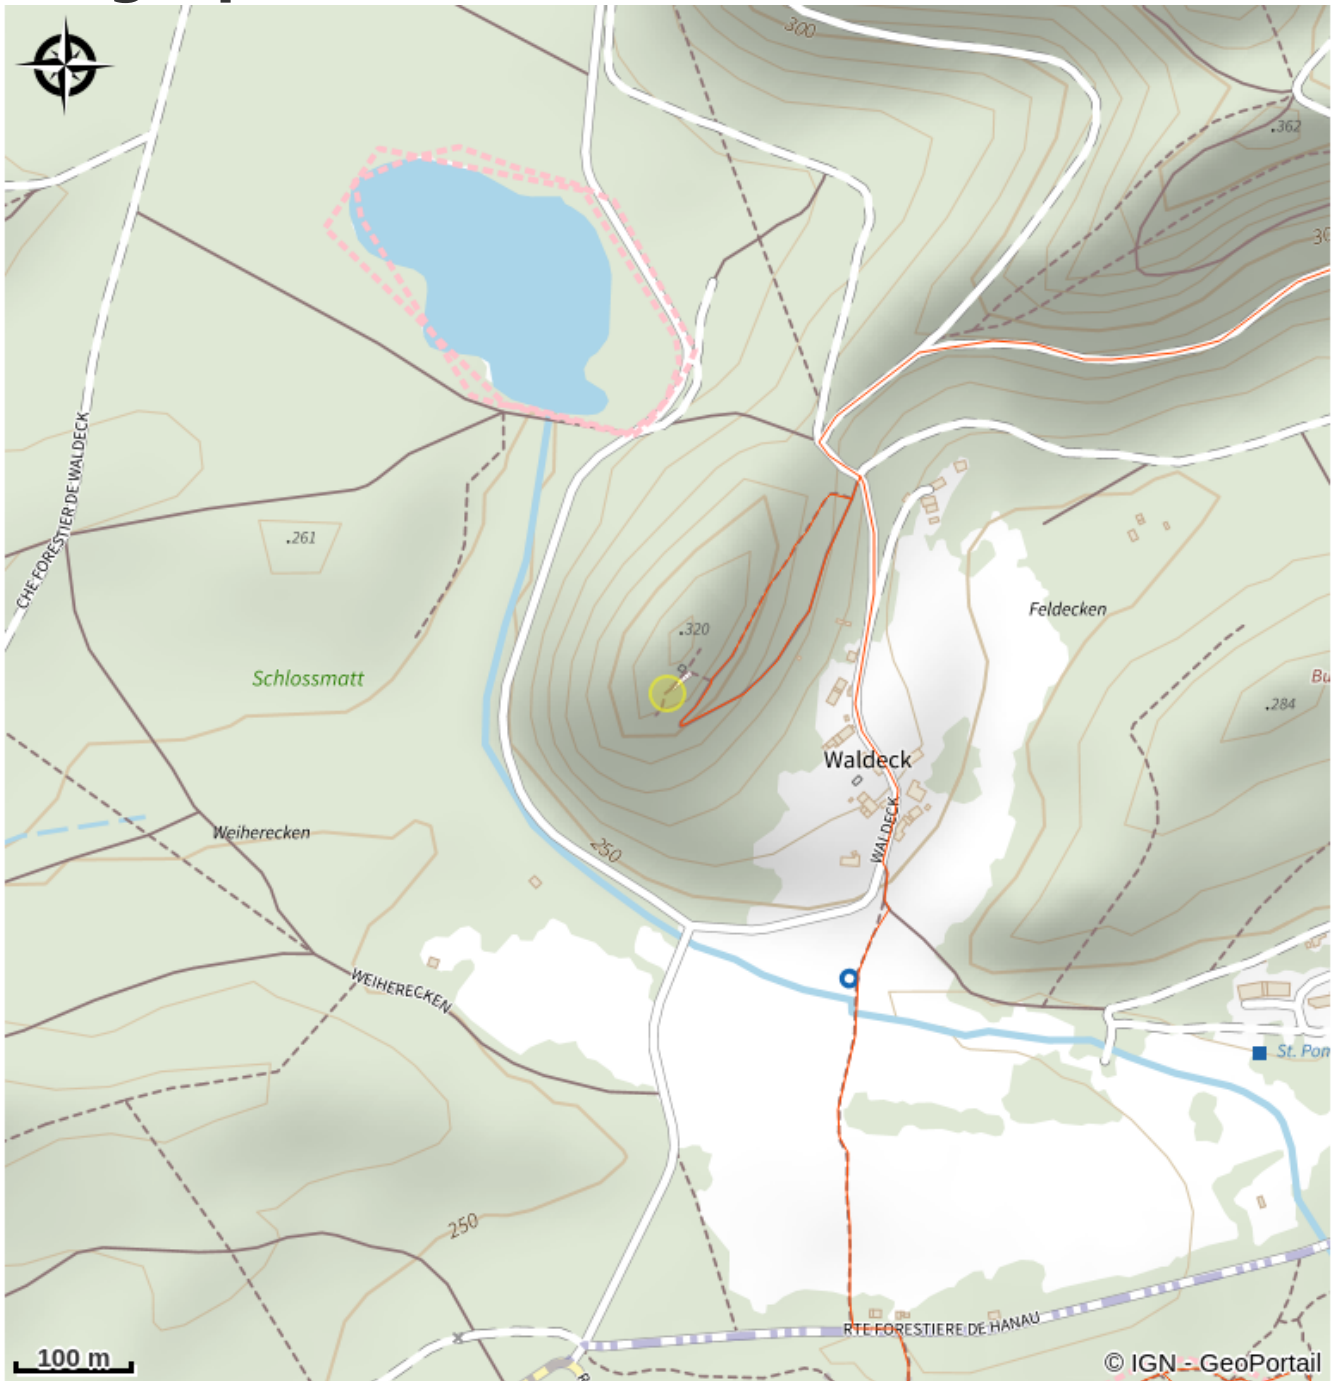

Rocher de Waldeck

Pays de Bitche

Attribution : Escalade du rocher de Waldeck (J.M.Rudauf)

Climbing of the rock of Waldeck.

Useful information

Category : climbing

Description

Rock equipped and agreed for the practice of climbing with appropriate equipment unless otherwise indicated on site. This agreement was drawn up in accordance with the charter for the practice of rock climbing in the Vosges du Nord Regional Natural Park.

Geographical location

All useful information

Practical info

Before going to the site to climb, please read the temporary restrictions at the following address: http://www.escalade-alsace.com/forum/weblog_entry.php?e=509.