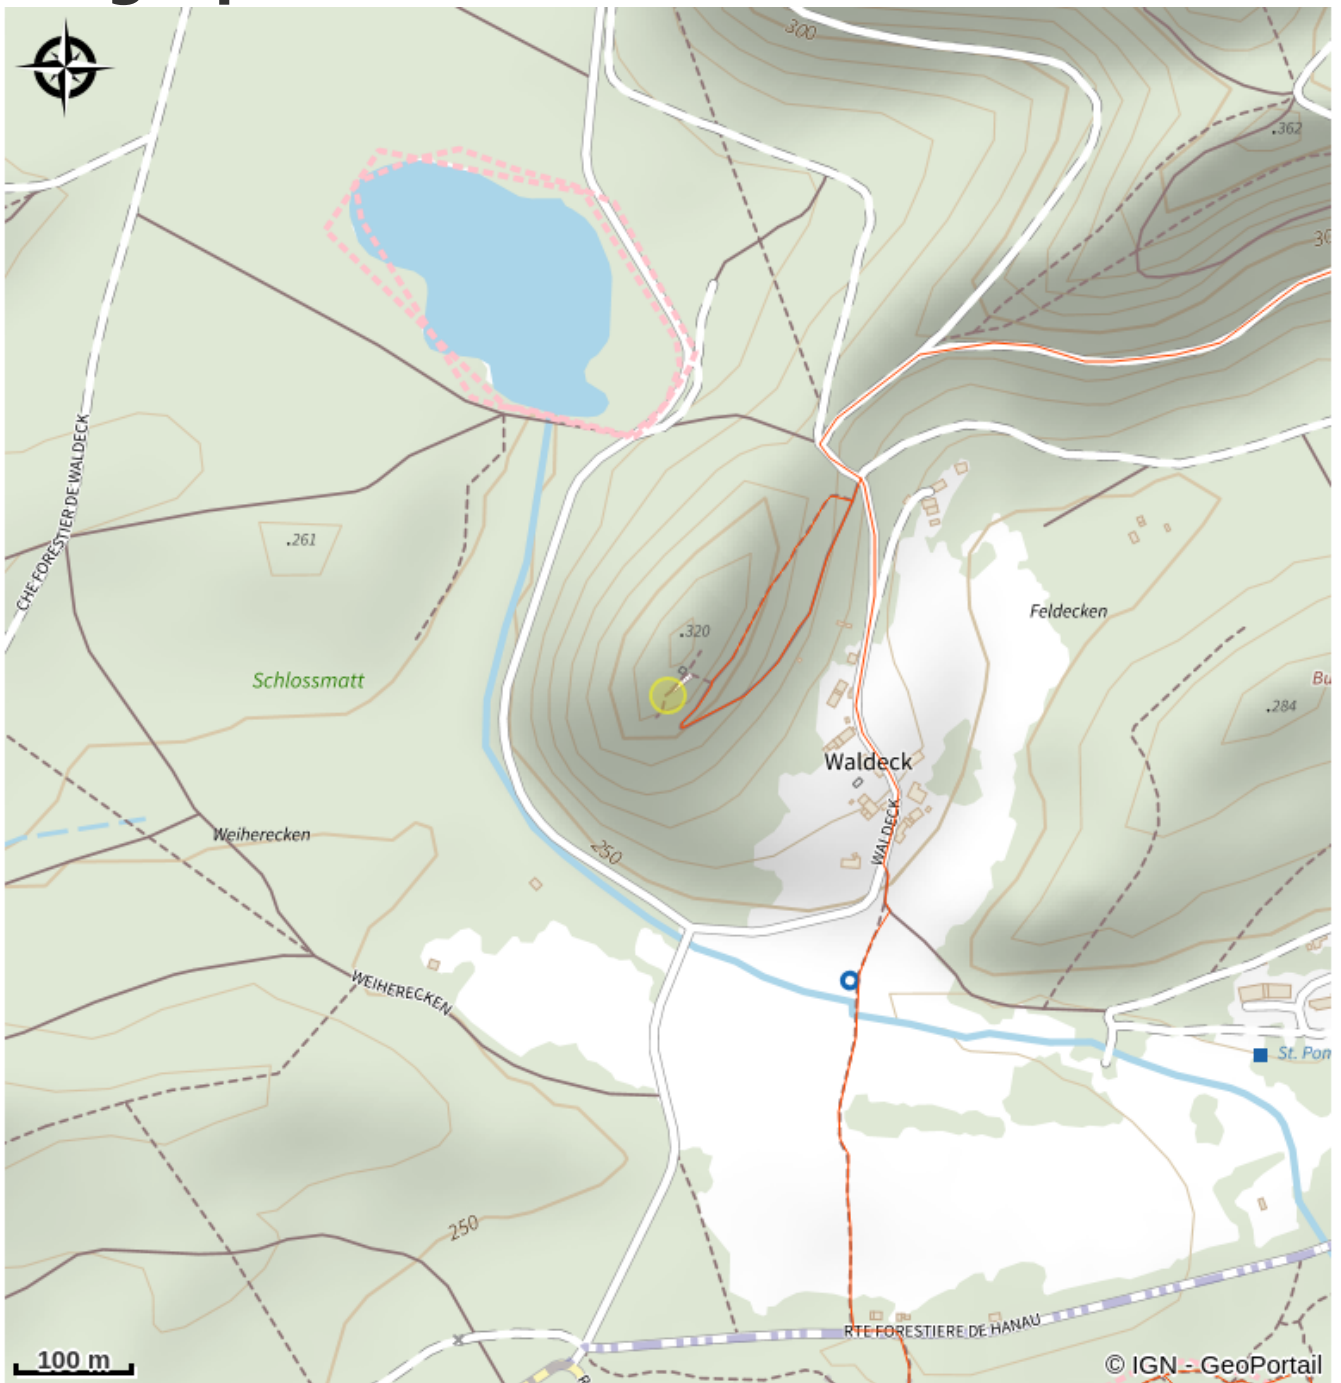

Rocher de Waldeck

Pays de Bitche

Attribution : Escalade du rocher de Waldeck (J.M.Rudauf)

Climbing of the rock of Waldeck.

Useful information

Category : climbing

Description

Rock equipped and agreed for the practice of climbing with appropriate equipment unless otherwise indicated on site. This agreement was drawn up in accordance with the charter for the practice of rock climbing in the Vosges du Nord Regional Natural Park.

Geographical location

All useful information

Practical info

Before going to the site to climb, please read the temporary restrictions at the following address: http://www.escalade-alsace.com/forum/weblog_entry.php?e=509.