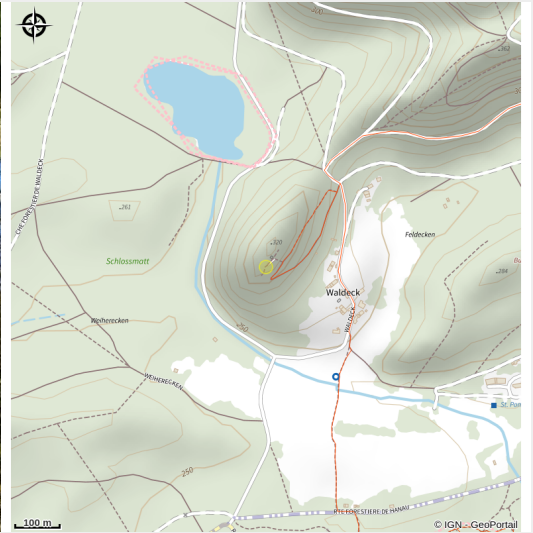

Rocher de Waldeck

Pays de Bitche

Attribution : Escalade du rocher de Waldeck (J.M.Rudauf)

Climbing of the rock of Waldeck.

Useful information

Category : climbing

Description

Rock equipped and agreed for the practice of climbing with appropriate equipment unless otherwise indicated on site. This agreement was drawn up in accordance with the charter for the practice of rock climbing in the Vosges du Nord Regional Natural Park.

Geographical location

All useful information

Practical info

Before going to the site to climb, please read the temporary restrictions at the following address: http://www.escalade-alsace.com/forum/weblog_entry.php?e=509.