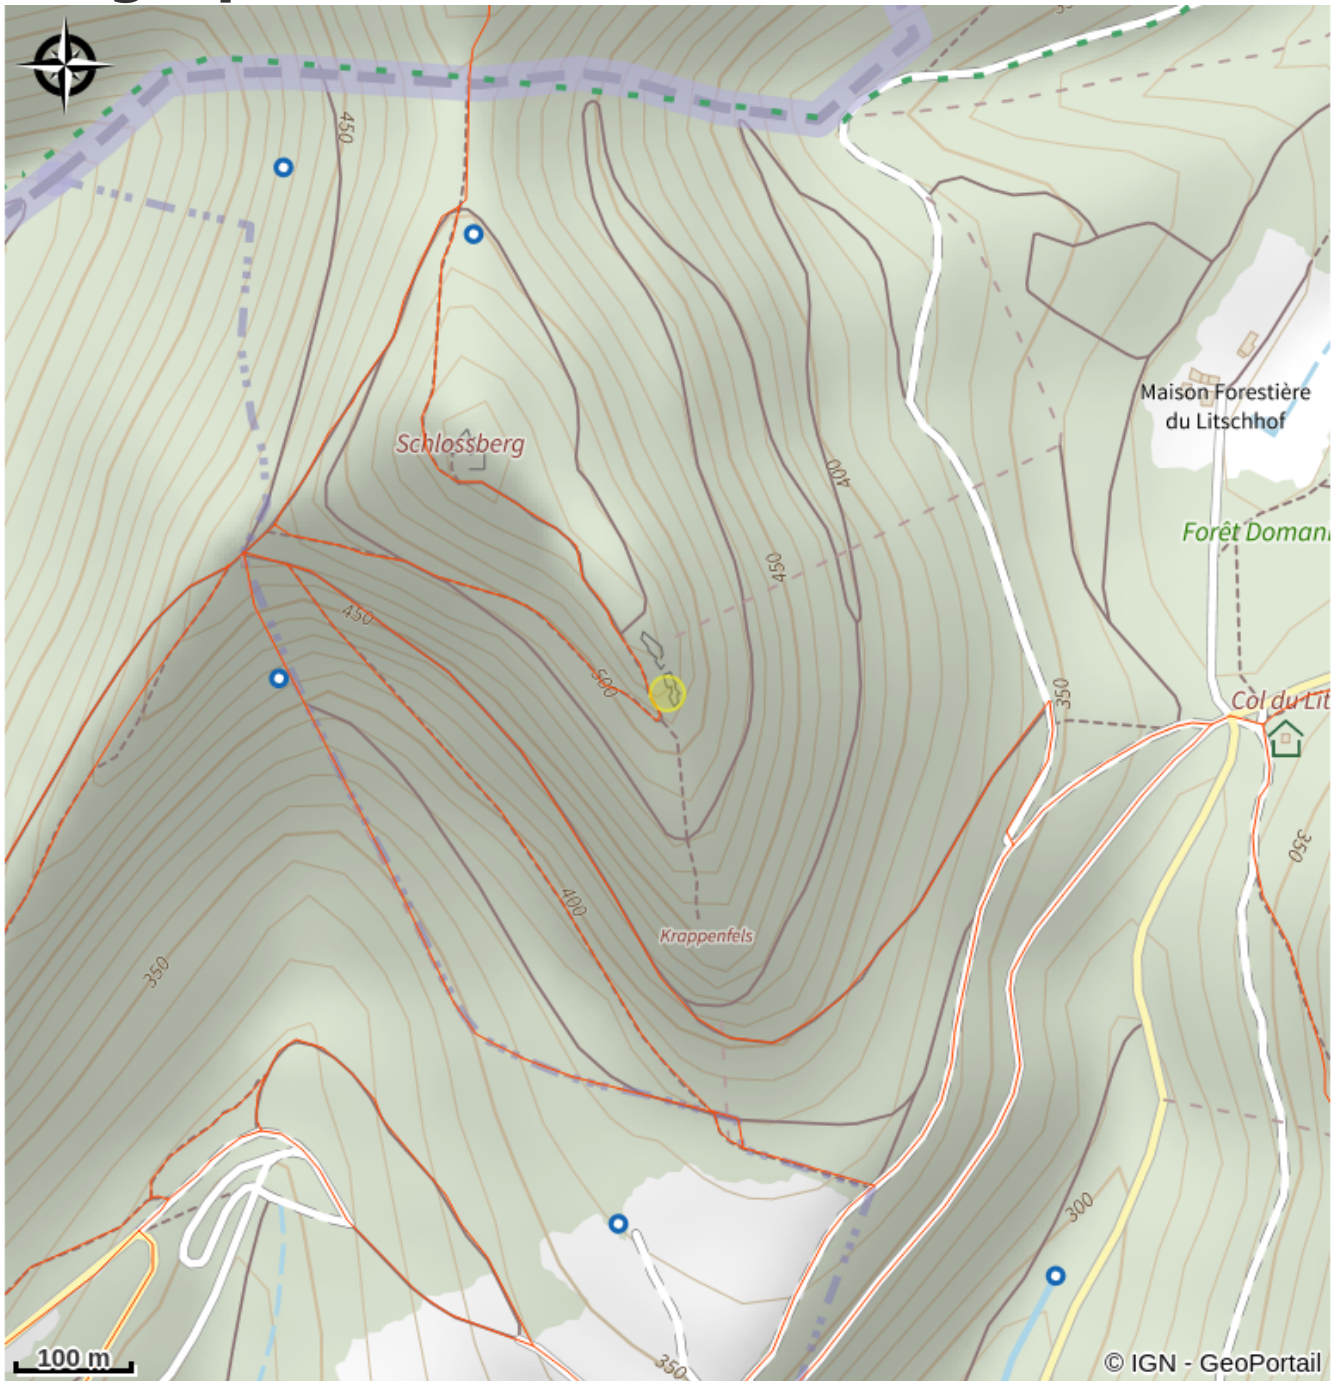

Rocher de Loewenstein

Alsace Verte

Attribution : Escalade du Rocher de Loewenstein (SYCOPARC)

Loewenstein rock climbing.

Useful information

Category : climbing

Description

Rock equipped and agreed for the practice of climbing with appropriate equipment unless otherwise indicated on site. This agreement was drawn up in accordance with the charter for the practice of rock climbing in the Vosges du Nord Regional Natural Park.

Geographical location

All useful information

Practical info

Before going to the site to climb, please read the temporary restrictions at the following address: http://www.escalade-alsace.com/forum/weblog_entry.php?e=509.