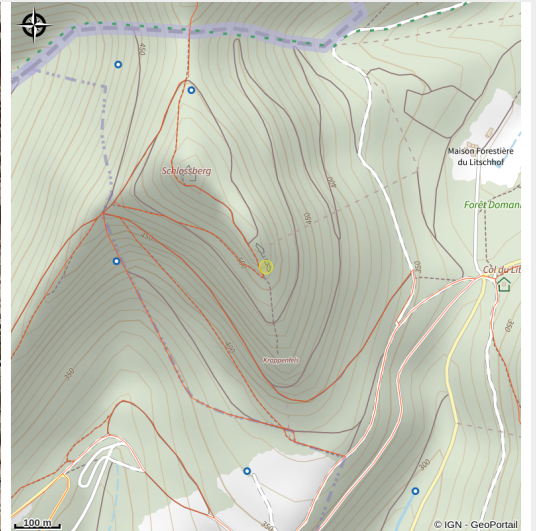

Rocher de Loewenstein

Alsace Verte

Attribution : Escalade du Rocher de Loewenstein (SYCOPARC)

Loewenstein rock climbing.

Useful information

Category : climbing

Description

Rock equipped and agreed for the practice of climbing with appropriate equipment unless otherwise indicated on site. This agreement was drawn up in accordance with the charter for the practice of rock climbing in the Vosges du Nord Regional Natural Park.

Geographical location

All useful information

Practical info

Before going to the site to climb, please read the temporary restrictions at the following address: http://www.escalade-alsace.com/forum/weblog_entry.php?e=509.