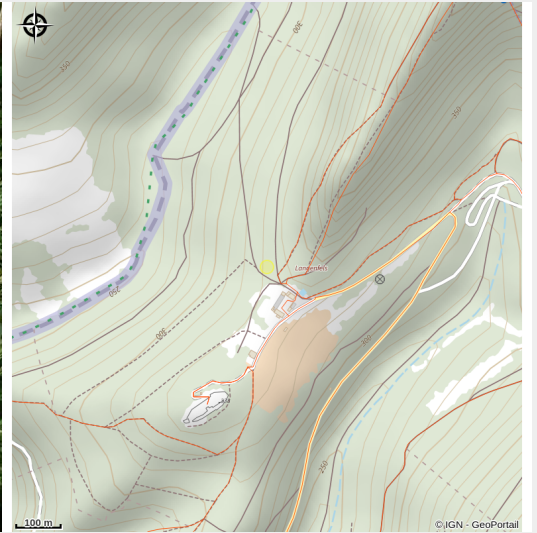

Rocher de Langenfels

Alsace Verte

Attribution : Rocher de Langenfels (SYCOPARC)

Climbing of the Rock of langenfels.

Useful information

Category : climbing

Description

Rock equipped and agreed for the practice of climbing with appropriate equipment unless otherwise indicated on site. This agreement was drawn up in accordance with the charter for the practice of rock climbing in the Vosges du Nord Regional Natural Park.

Geographical location

All useful information

Practical info

Before going to the site to climb, please read the temporary restrictions at the following address: http://www.escalade-alsace.com/forum/weblog_entry.php?e=509.