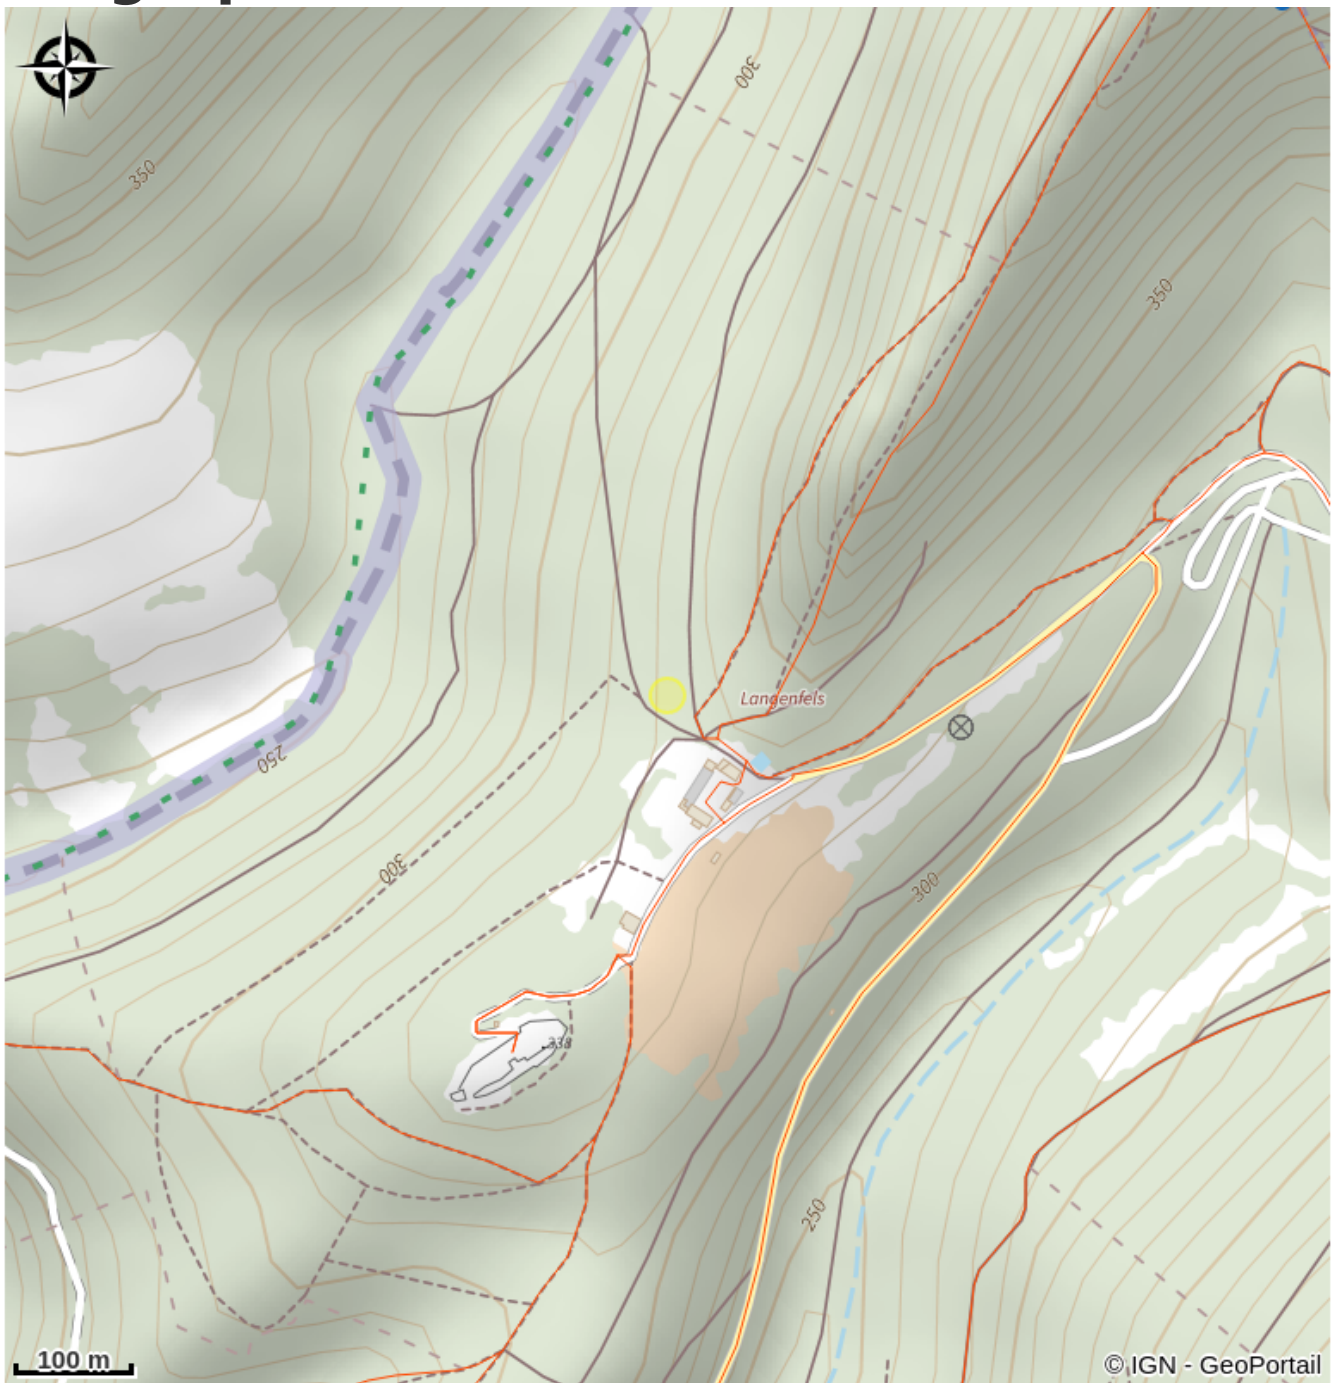

Rocher de Langenfels

Alsace Verte

Attribution : Rocher de Langenfels (SYCOPARC)

Climbing of the Rock of langenfels.

Useful information

Category : climbing

Description

Rock equipped and agreed for the practice of climbing with appropriate equipment unless otherwise indicated on site. This agreement was drawn up in accordance with the charter for the practice of rock climbing in the Vosges du Nord Regional Natural Park.

Geographical location

All useful information

Practical info

Before going to the site to climb, please read the temporary restrictions at the following address: http://www.escalade-alsace.com/forum/weblog_entry.php?e=509.