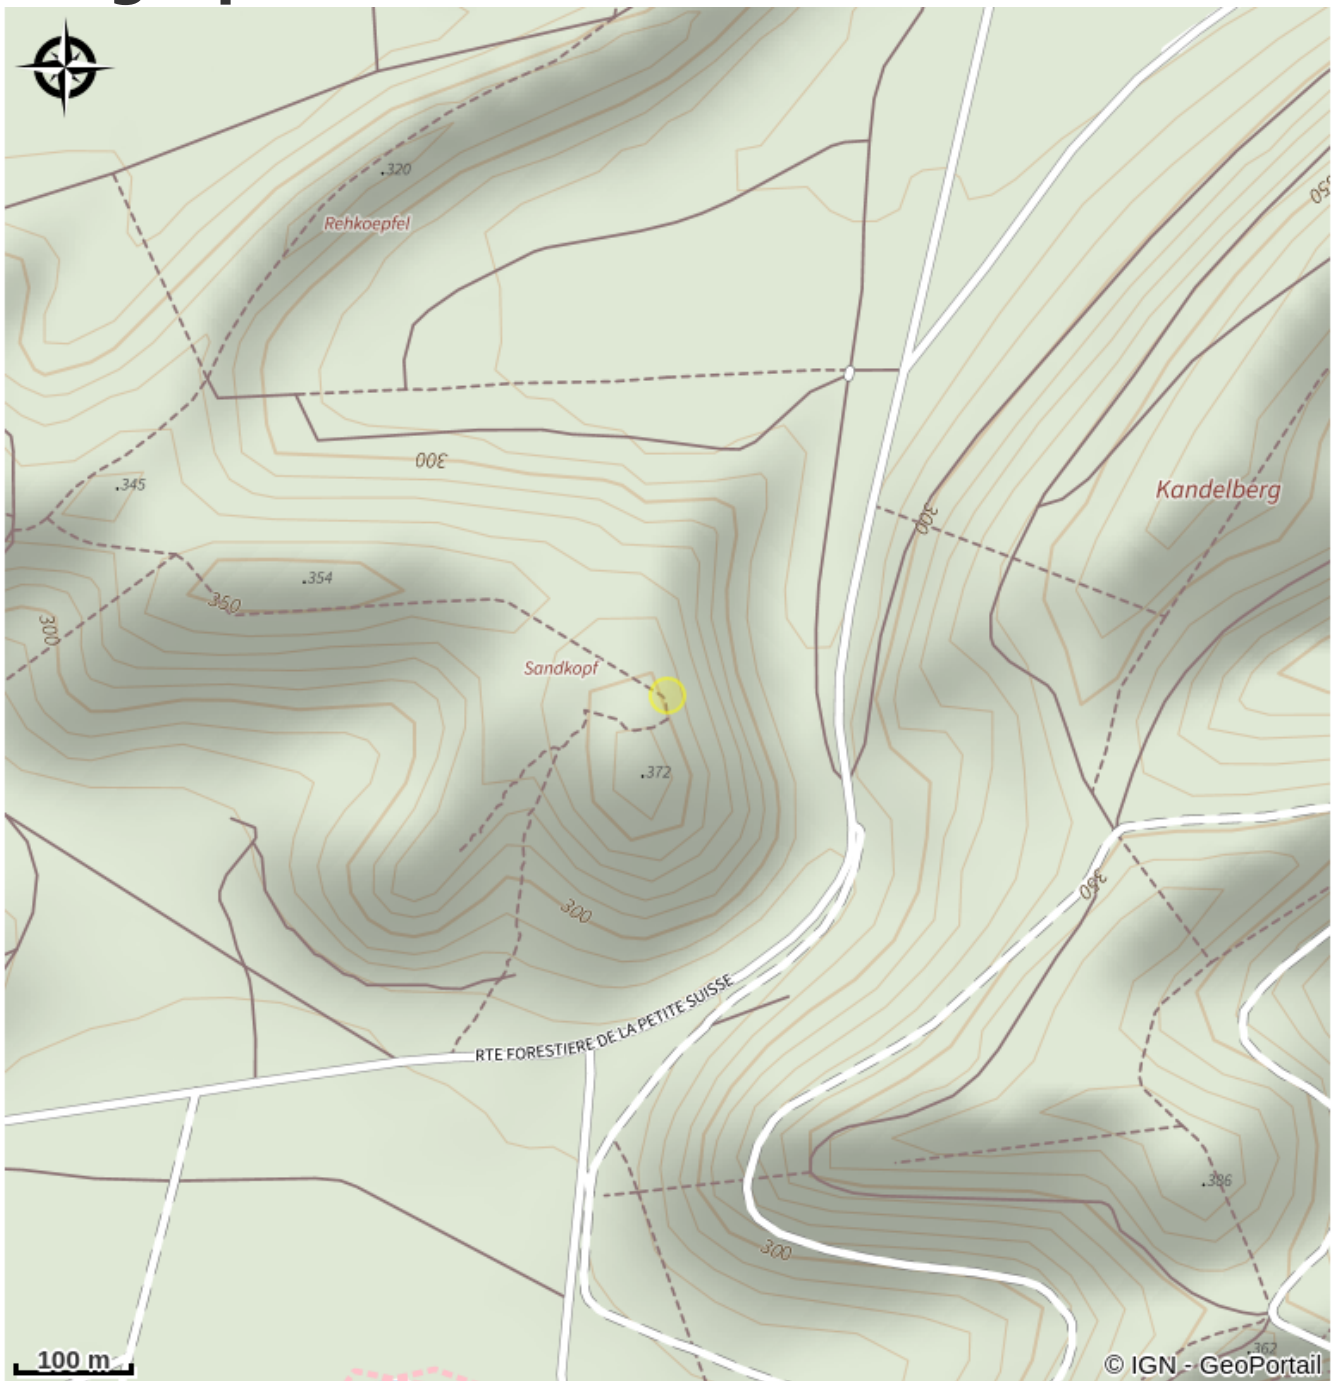

Rocher du Sandkopf

Pays de Bitche

Attribution : Rocher du Sandkopf (SYCOPARC)

Climbing of the Sandkopf Rock.

Useful information

Category : climbing

Description

Rock equipped and agreed for the practice of climbing with appropriate equipment unless otherwise indicated on site. This agreement was drawn up in accordance with the charter for the practice of rock climbing in the Vosges du Nord Regional Natural Park.

Geographical location

All useful information

Practical info

Before going to the site to climb, please read the temporary restrictions at the following address: http://www.escalade-alsace.com/forum/weblog_entry.php?e=509.