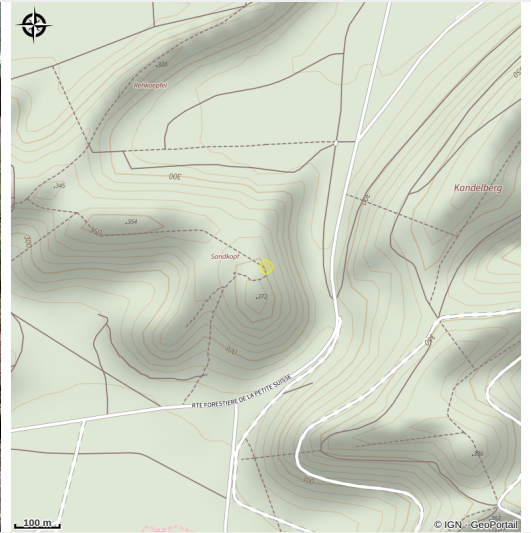

Rocher du Sandkopf

Pays de Bitche

Attribution : Rocher du Sandkopf (SYCOPARC)

Climbing of the Sandkopf Rock.

Useful information

Category : climbing

Description

Rock equipped and agreed for the practice of climbing with appropriate equipment unless otherwise indicated on site. This agreement was drawn up in accordance with the charter for the practice of rock climbing in the Vosges du Nord Regional Natural Park.

Geographical location

All useful information

Practical info

Before going to the site to climb, please read the temporary restrictions at the following address: http://www.escalade-alsace.com/forum/weblog_entry.php?e=509.