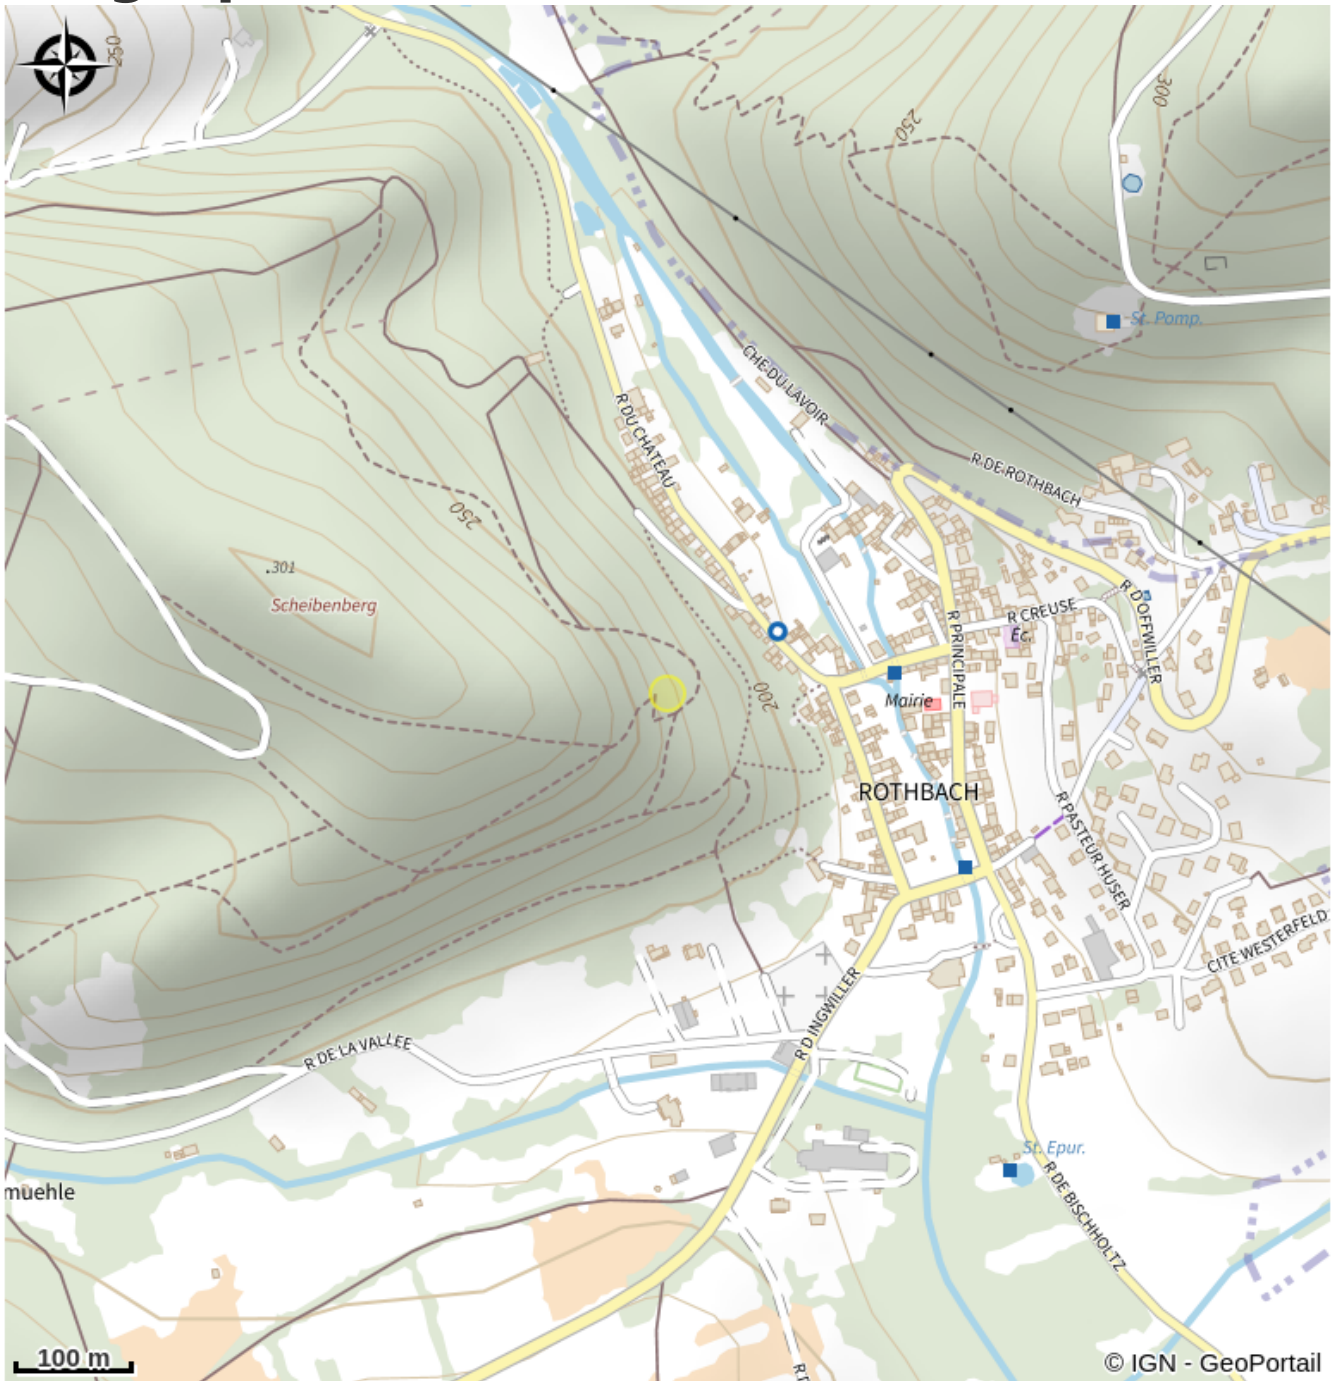

Rocher de Rothbach

Alsace Verte

Attribution : Rocher de Rothbach (A.Dorschner)

Climbing of the Rothbach Rock.

Useful information

Category : climbing

Description

Rock equipped and agreed for the practice of climbing with appropriate equipment unless otherwise indicated on site. This agreement was drawn up in accordance with the charter for the practice of rock climbing in the Vosges du Nord Regional Natural Park.

Geographical location

All useful information

Practical info

Before going to the site to climb, please read the temporary restrictions at the following address: http://www.escalade-alsace.com/forum/weblog_entry.php?e=509.