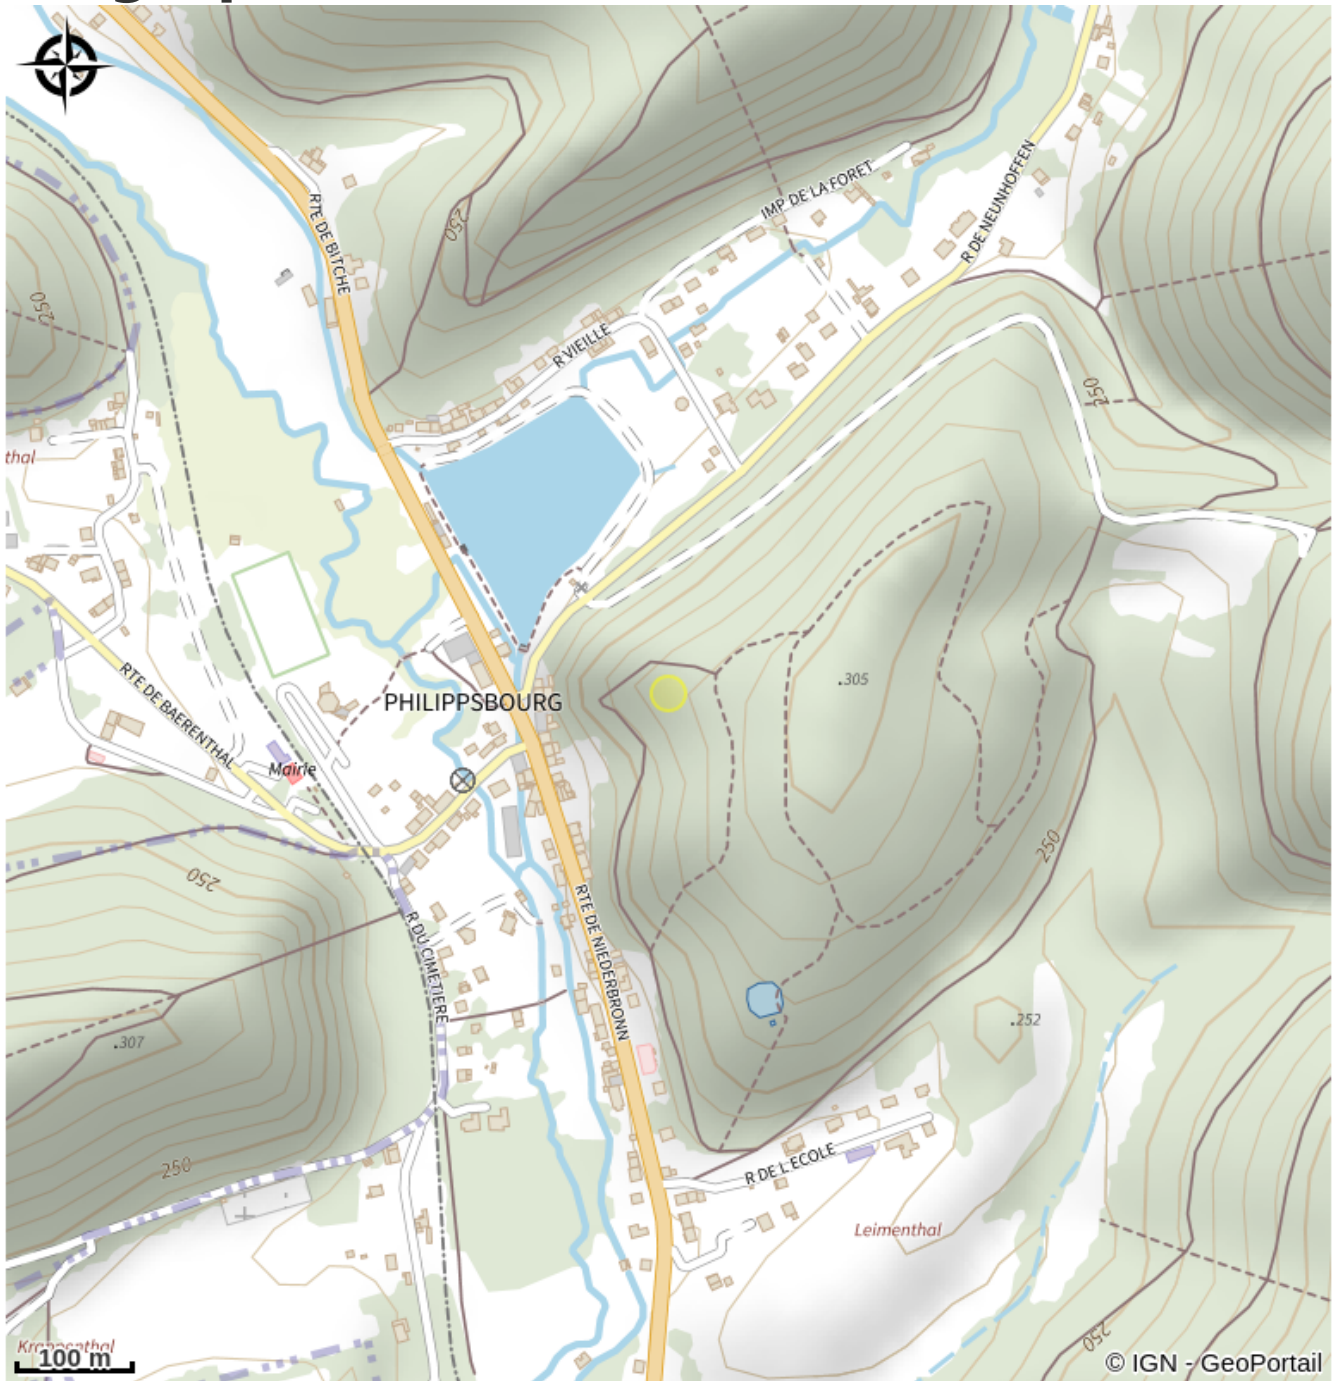

Rocher de Philipp IV

Pays de Bitche

Climbing the rock of Philipp IV.

Useful information

Category : climbing

Description

Rock equipped and agreed for the practice of climbing with appropriate equipment unless otherwise indicated on site. This agreement was drawn up in accordance with the charter for the practice of rock climbing in the Vosges du Nord Regional Natural Park.

Geographical location

All useful information

Practical info

Before going to the site to climb, please read the temporary restrictions at the following address: http://www.escalade-alsace.com/forum/weblog_entry.php?e=509.