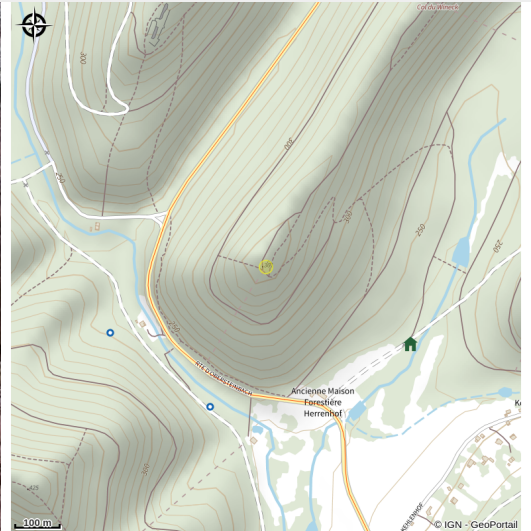

Rocher du Wineck

Alsace Verte

Attribution : escalade du Rocher du Wineck (SYCOPARC)

Climbing of the Rocher du Wineck.

Useful information

Category : climbing

Description

Rock equipped and agreed for the practice of climbing with appropriate equipment unless otherwise indicated on site. This agreement was drawn up in accordance with the charter for the practice of rock climbing in the Vosges du Nord Regional Natural Park.

Geographical location

All useful information

Practical info

Before going to the site to climb, please read the temporary restrictions at the following address: http://www.escalade-alsace.com/forum/weblog_entry.php?e=509.