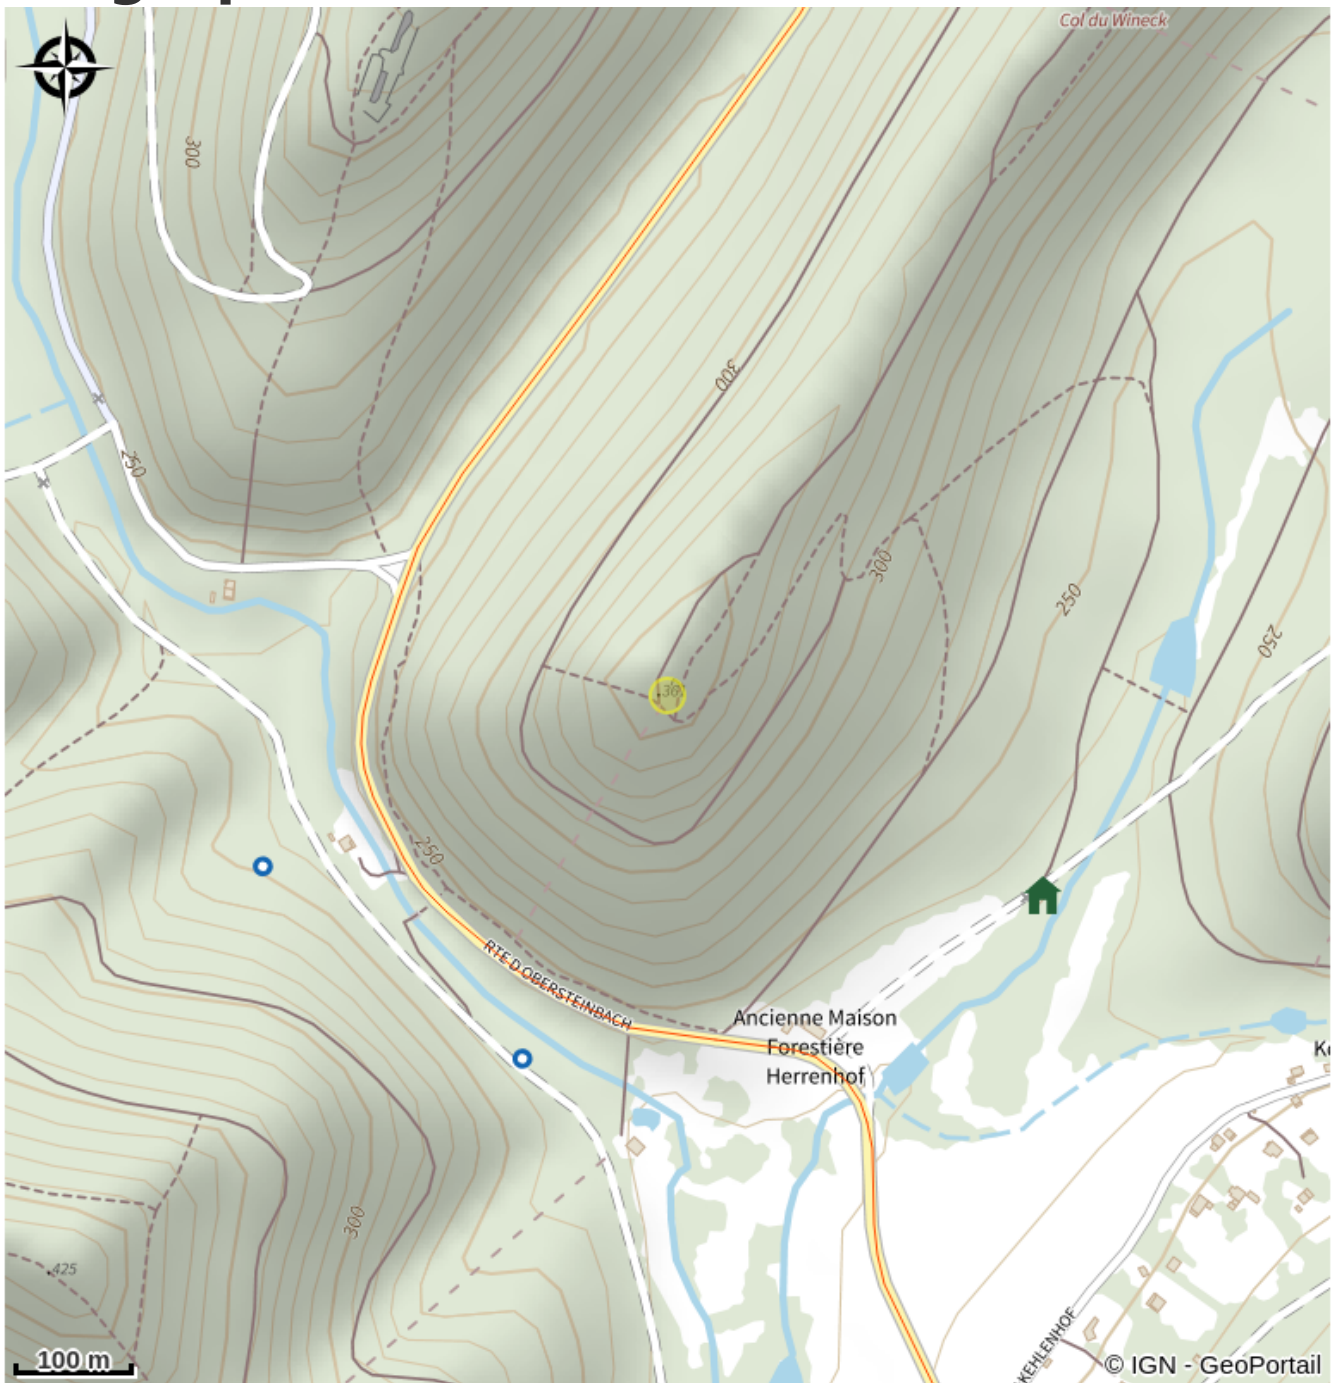

Rocher du Wineck

Alsace Verte

Attribution : escalade du Rocher du Wineck (SYCOPARC)

Climbing of the Rocher du Wineck.

Useful information

Category : climbing

Description

Rock equipped and agreed for the practice of climbing with appropriate equipment unless otherwise indicated on site. This agreement was drawn up in accordance with the charter for the practice of rock climbing in the Vosges du Nord Regional Natural Park.

Geographical location

All useful information

Practical info

Before going to the site to climb, please read the temporary restrictions at the following address: http://www.escalade-alsace.com/forum/weblog_entry.php?e=509.