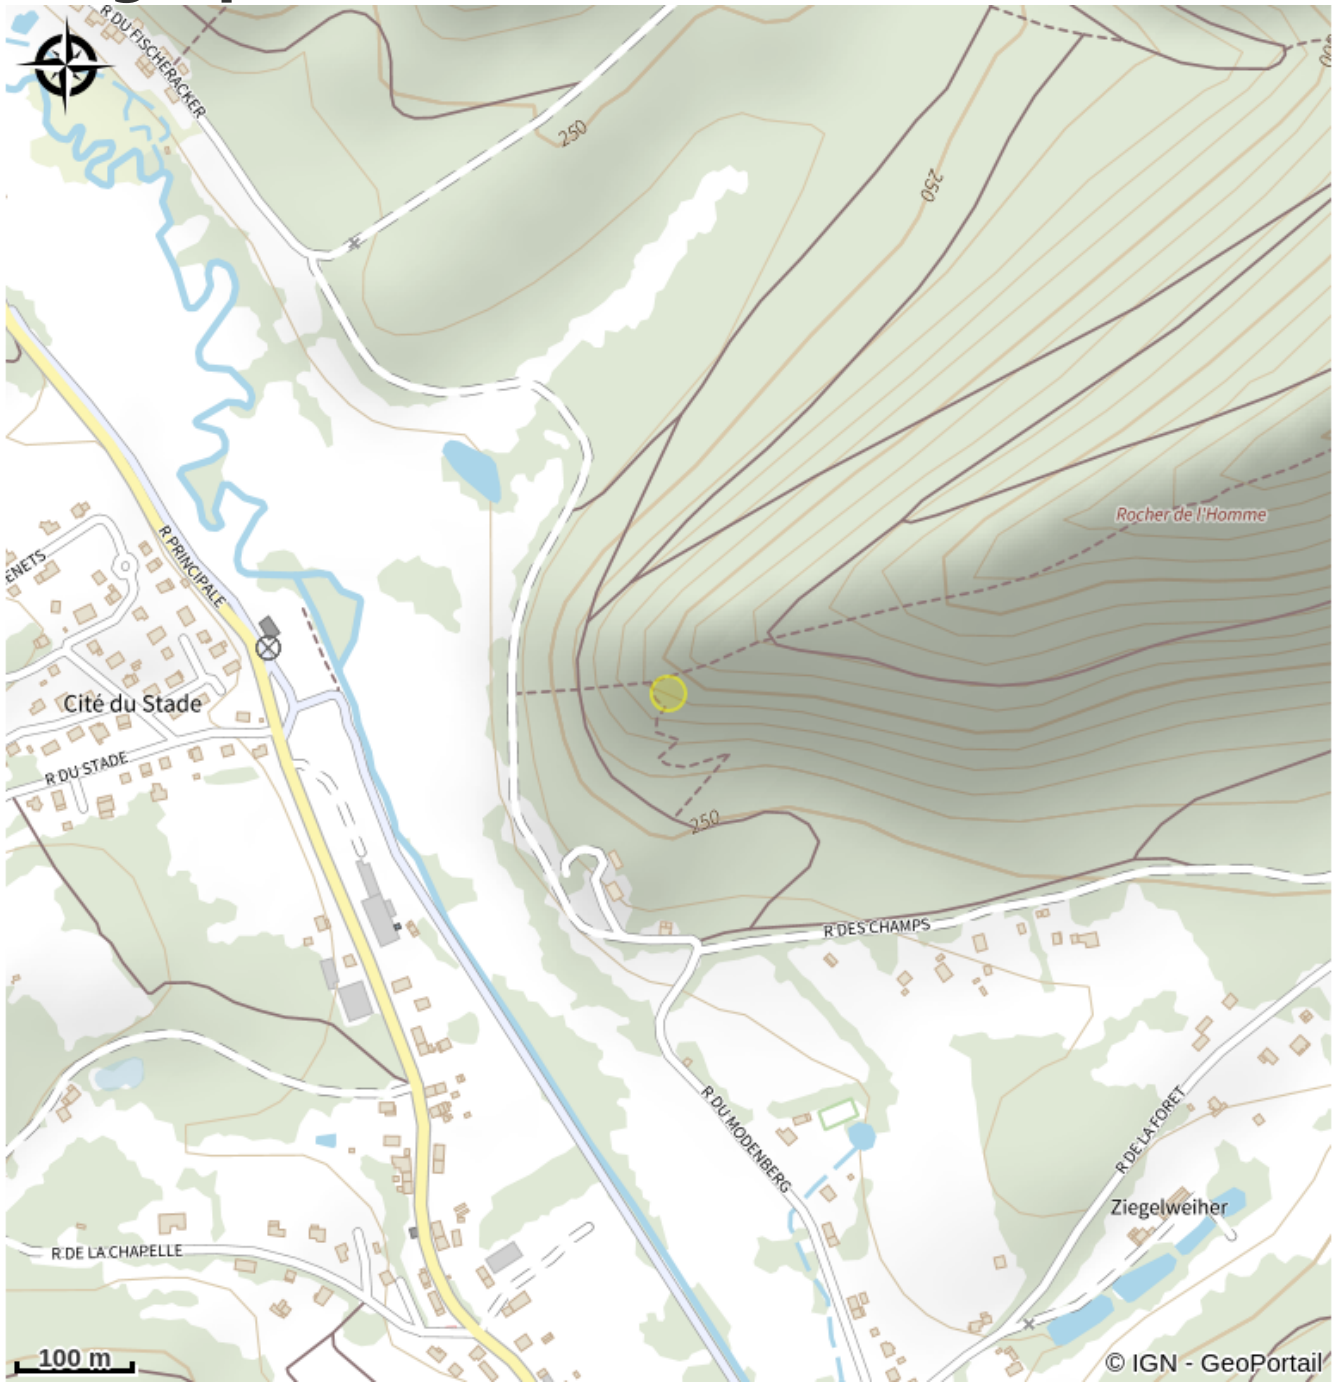

Rocher du Point de Vue

Alsace Verte

Rock climbing from the viewpoint.

Useful information

Category : climbing

Description

Rock equipped and agreed for the practice of climbing with appropriate equipment unless otherwise indicated on site. This agreement was drawn up in accordance with the charter for the practice of rock climbing in the Vosges du Nord Regional Natural Park.

Geographical location

All useful information

Practical info

Before going to the site to climb, please read the temporary restrictions at the following address: http://www.escalade-alsace.com/forum/weblog_entry.php?e=509.