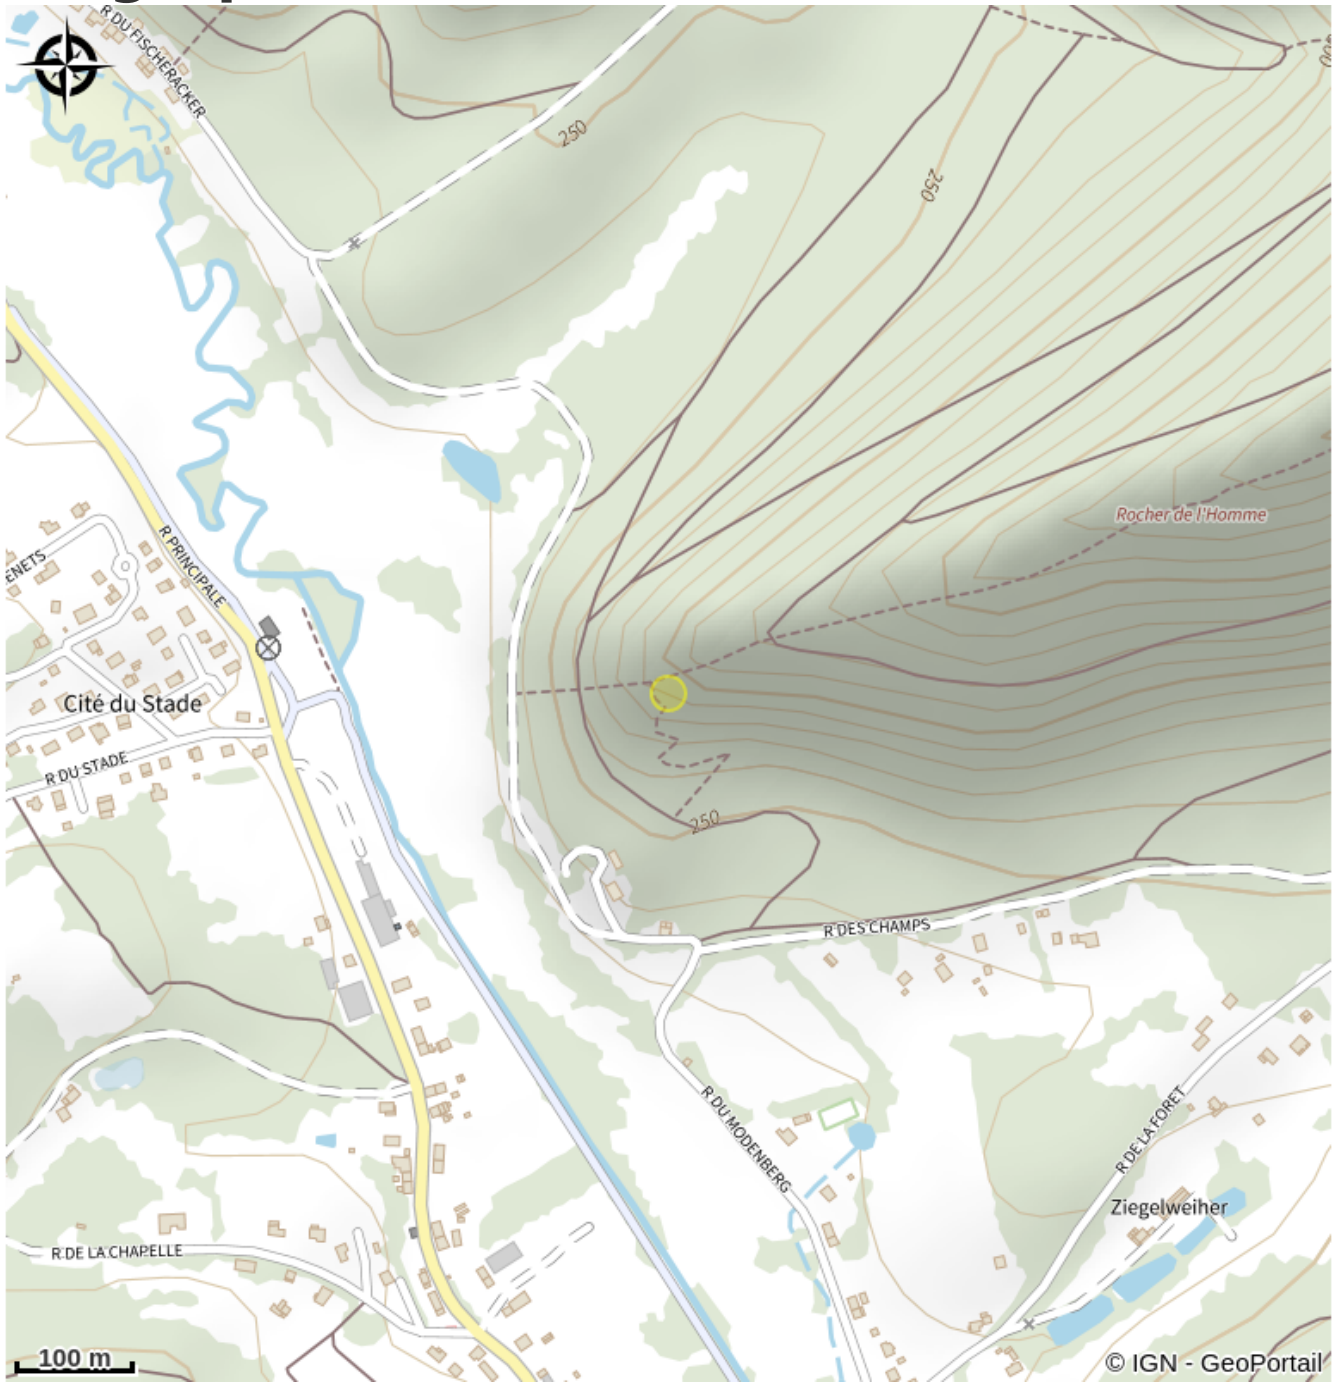

Description

Rock equipped and agreed for the practice of climbing with appropriate equipment unless otherwise indicated on site. This agreement was drawn up in accordance with the charter for the practice of rock climbing in the Vosges du Nord Regional Natural Park.

Geographical location

All useful information

Practical info

Before going to the site to climb, please read the temporary restrictions at the following address: http://www.escalade-alsace.com/forum/weblog_entry.php?e=509.