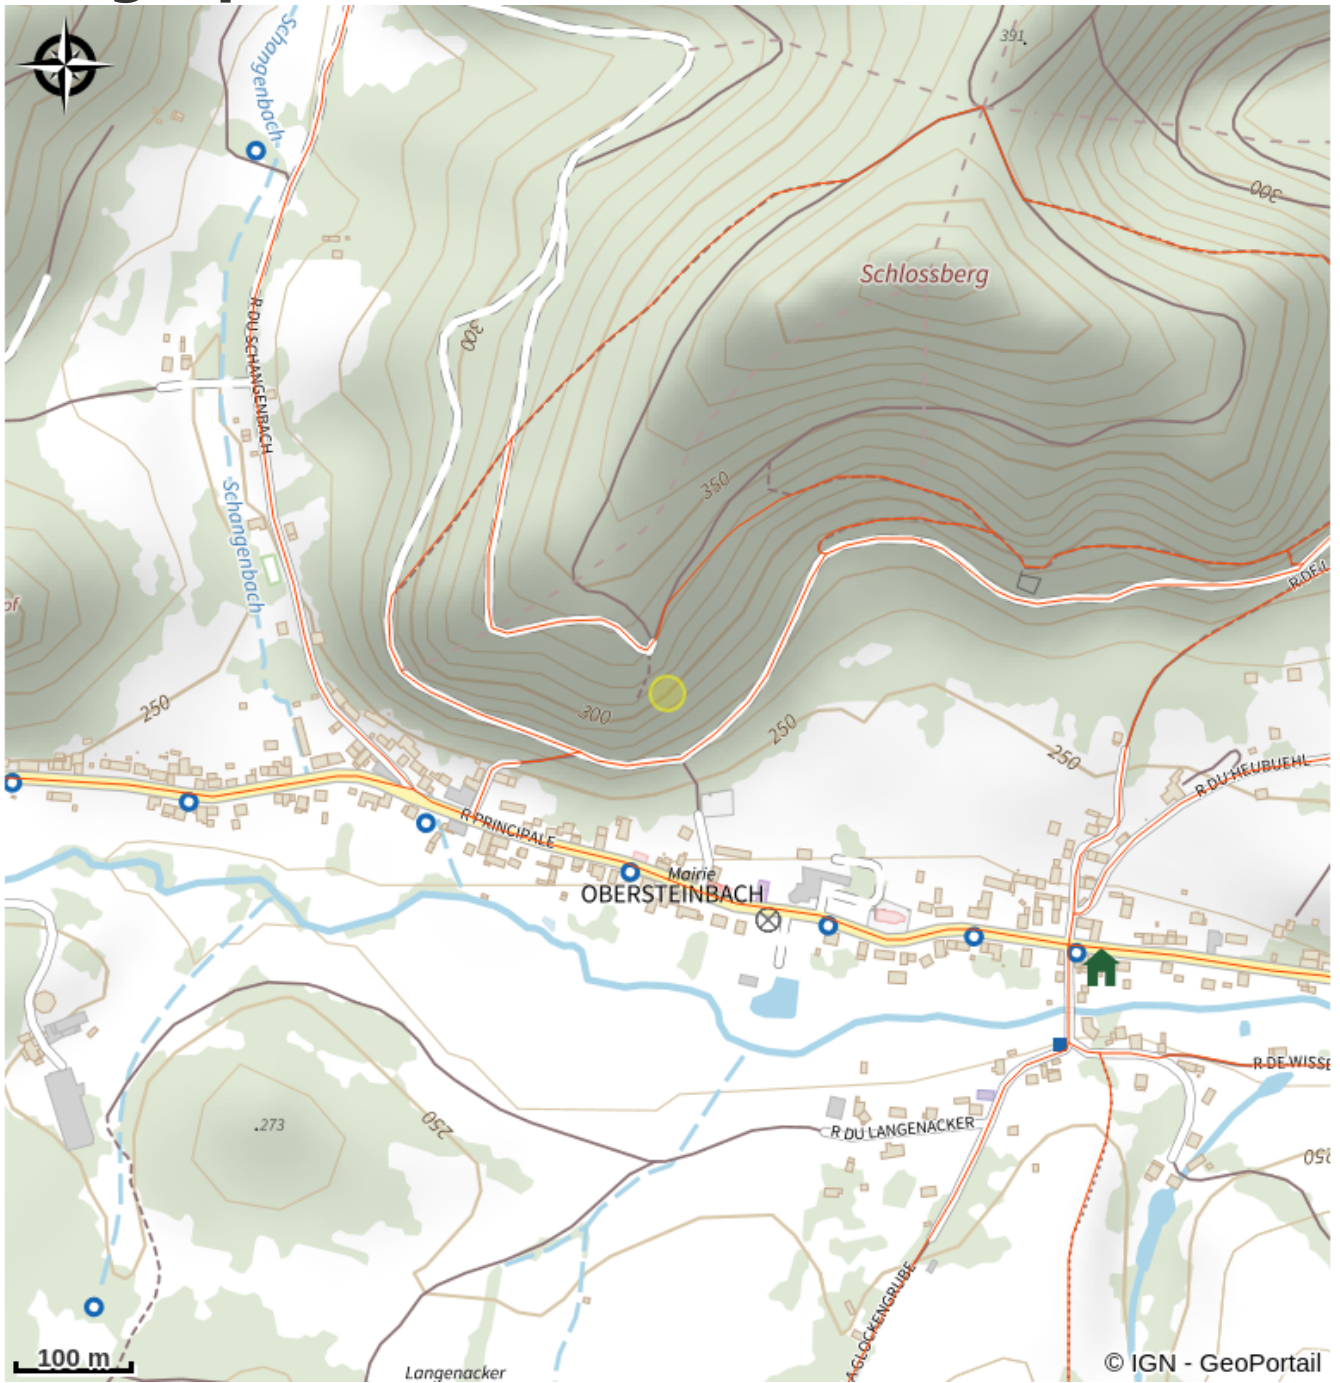

Rocher de Wachtfels

Alsace Verte

Attribution : Rocher de Wachtfels (J-P. Jenny)

Climbing of the Wachtfels Rock.

Useful information

Category : climbing

Description

Rock equipped and agreed for the practice of climbing with appropriate equipment unless otherwise indicated on site. This agreement was drawn up in accordance with the charter for the practice of rock climbing in the Vosges du Nord Regional Natural Park.

Geographical location

All useful information

Practical info

Before going to the site to climb, please read the temporary restrictions at the following address: http://www.escalade-alsace.com/forum/weblog_entry.php?e=509.