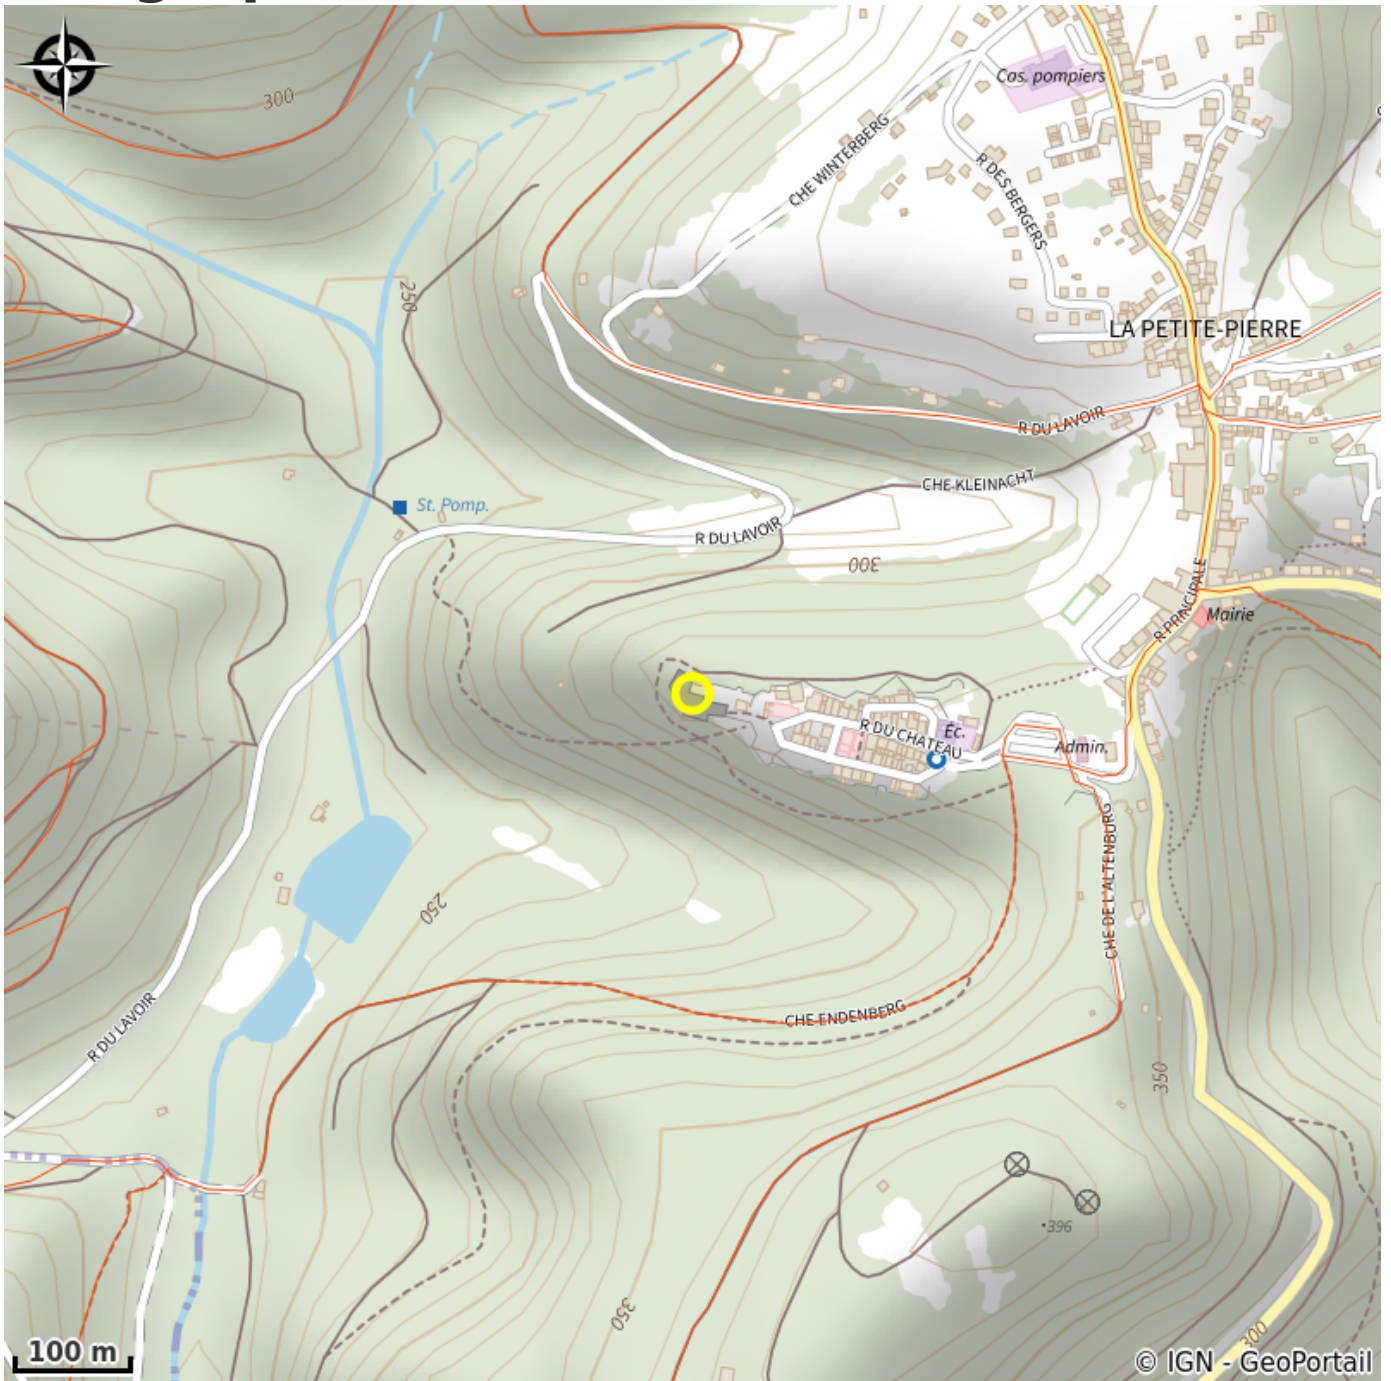

# Vosges du Nord Regional Nature Park

Pays de la Petite Pierre

*House of the Vosges du Nord Regional Nature Park*

## Useful information

Category : Tourist offices

# Geographical location