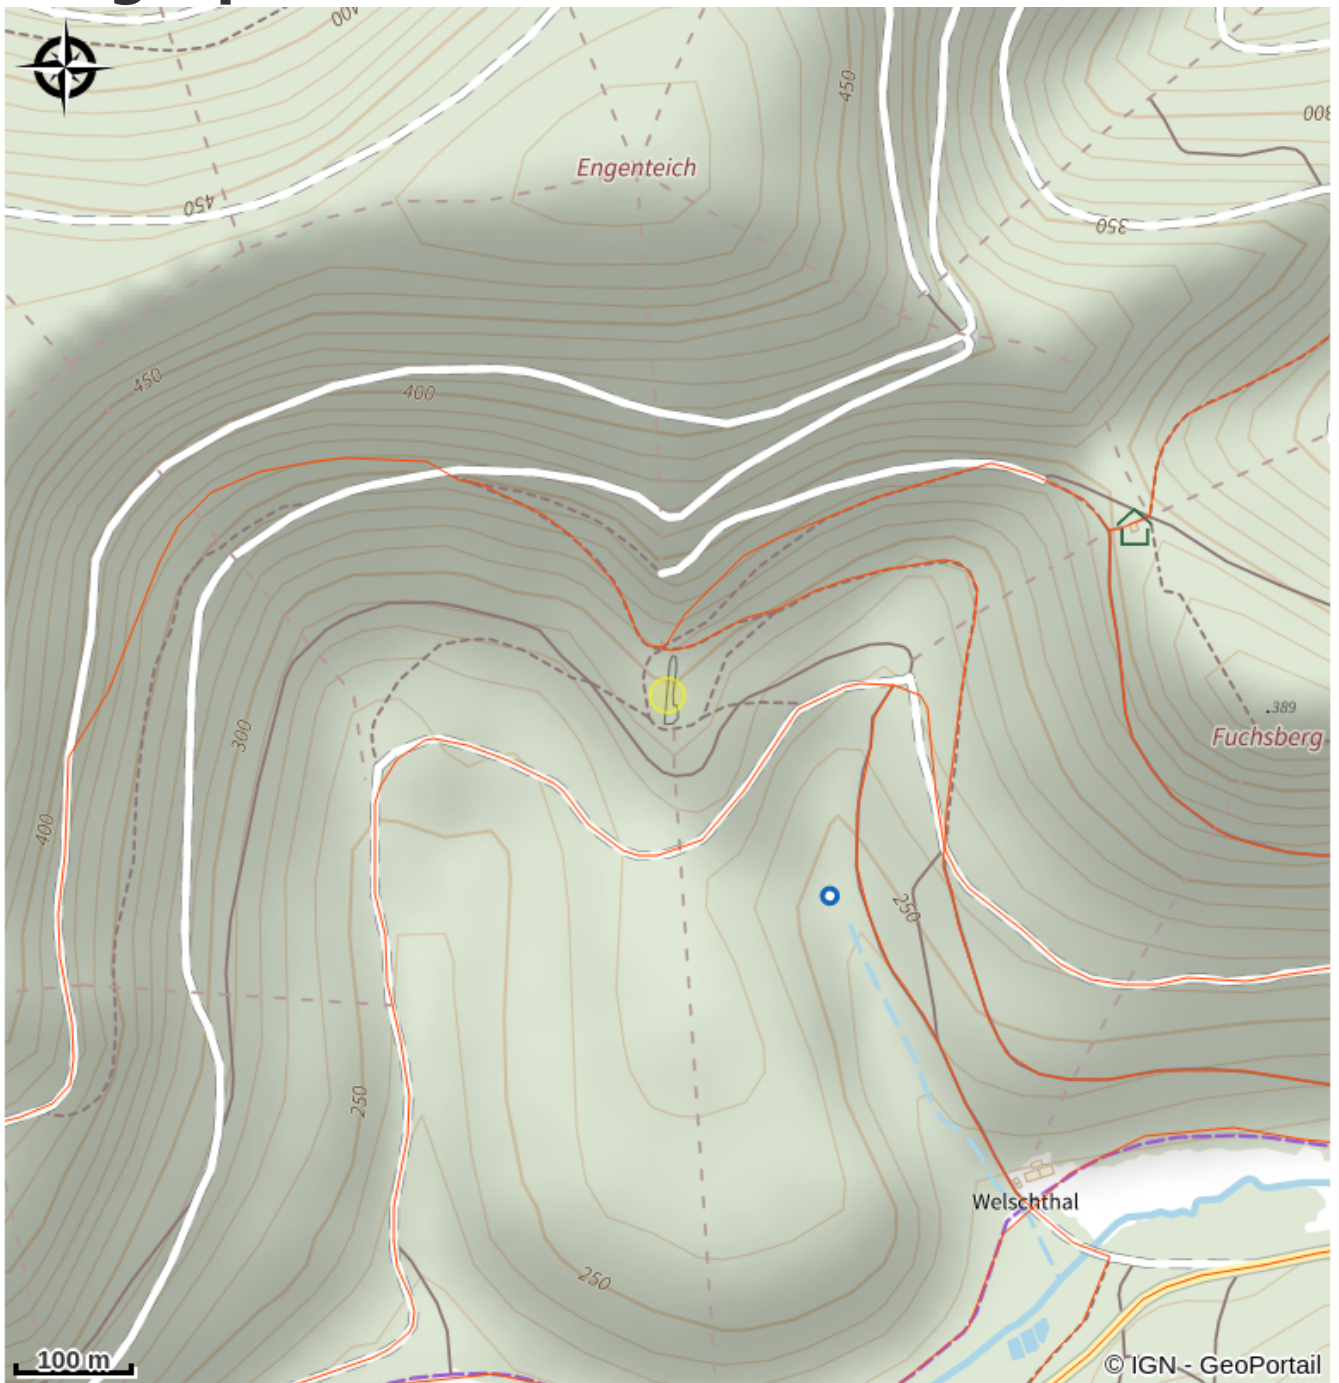

Rocher du Froensbourg

Alsace Verte

Attribution : Rocher du Froensbourg (SYCOPARC)

Climbing of the Froensburg Rock.

Useful information

Category : climbing

Description

Rock equipped and agreed for the practice of climbing with appropriate equipment unless otherwise indicated on site. This agreement was drawn up in accordance with the charter for the practice of rock climbing in the Vosges du Nord Regional Natural Park.

Geographical location

All useful information

Practical info

Before going to the site to climb, please read the temporary restrictions at the following address: http://www.escalade-alsace.com/forum/weblog_entry.php?e=509.