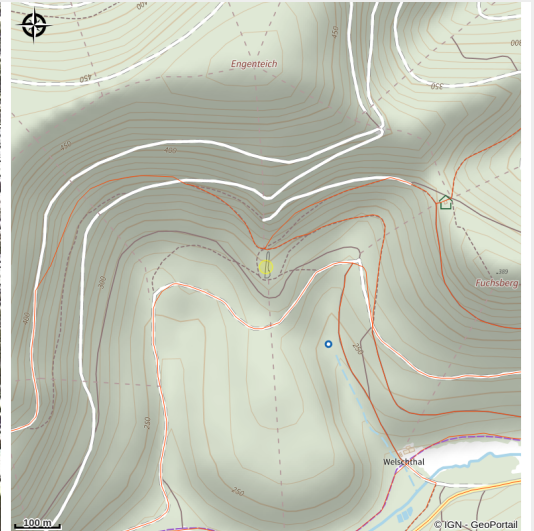

Rocher du Froensbourg

Alsace Verte

Attribution : Rocher du Froensbourg (SYCOPARC)

Climbing of the Froensburg Rock.

Useful information

Category : climbing

Description

Rock equipped and agreed for the practice of climbing with appropriate equipment unless otherwise indicated on site. This agreement was drawn up in accordance with the charter for the practice of rock climbing in the Vosges du Nord Regional Natural Park.

Geographical location

All useful information

Practical info

Before going to the site to climb, please read the temporary restrictions at the following address: http://www.escalade-alsace.com/forum/weblog_entry.php?e=509.