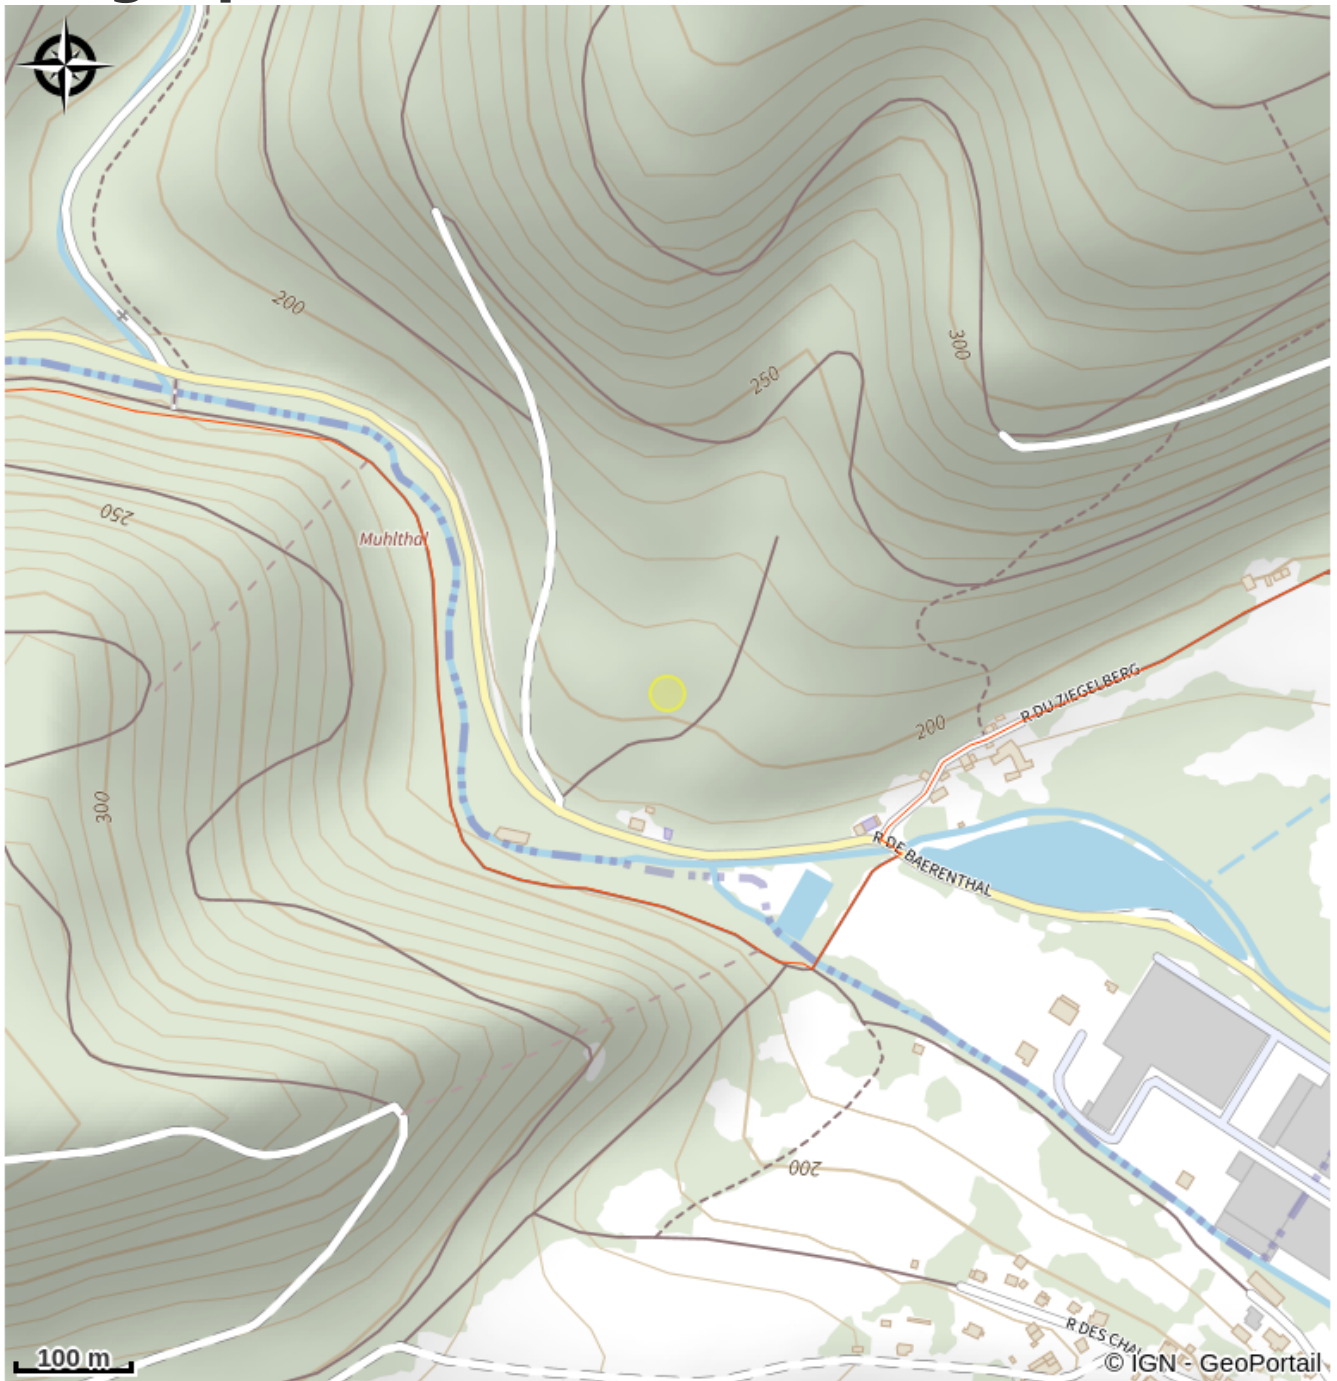

# Rocher de Ziegelberg

Alsace Verte

Attribution : Escalade du rocher de Ziegelberg (P.Wetta - <http://www.escalade-alsace.com>)

*Climbing of the rock of Ziegelberg.*

## Useful information

Category : climbing

# Description

Rock equipped and agreed for the practice of climbing with appropriate equipment unless otherwise indicated on site. This agreement was drawn up in accordance with the charter for the practice of rock climbing in the Vosges du Nord Regional Natural Park.

# Geographical location