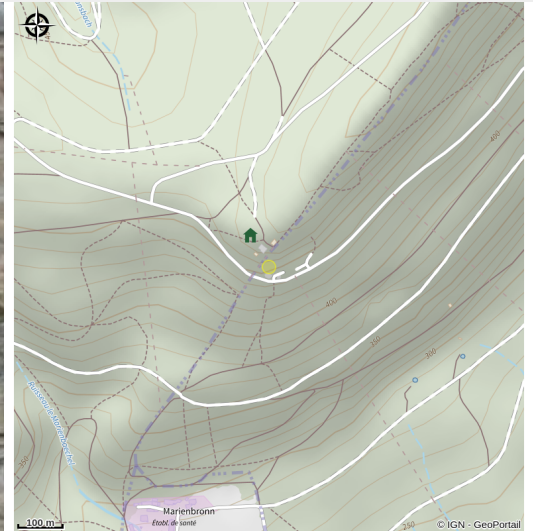

Rocher du Sultzerkopf

Alsace Verte

Attribution : Rocher du Sultzerkopf (Gilbert - <http://www.escalade-alsace.com>)

Climbing of the Sultzerkopf rock.

Useful information

Category : climbing

Description

Rock equipped and agreed for the practice of climbing with appropriate equipment unless otherwise indicated on site. This agreement was drawn up in accordance with the charter for the practice of rock climbing in the Vosges du Nord Regional Natural Park.

Geographical location

All useful information

Practical info

Before going to the site to climb, please read the temporary restrictions at the following address: http://www.escalade-alsace.com/forum/weblog_entry.php?e=509.