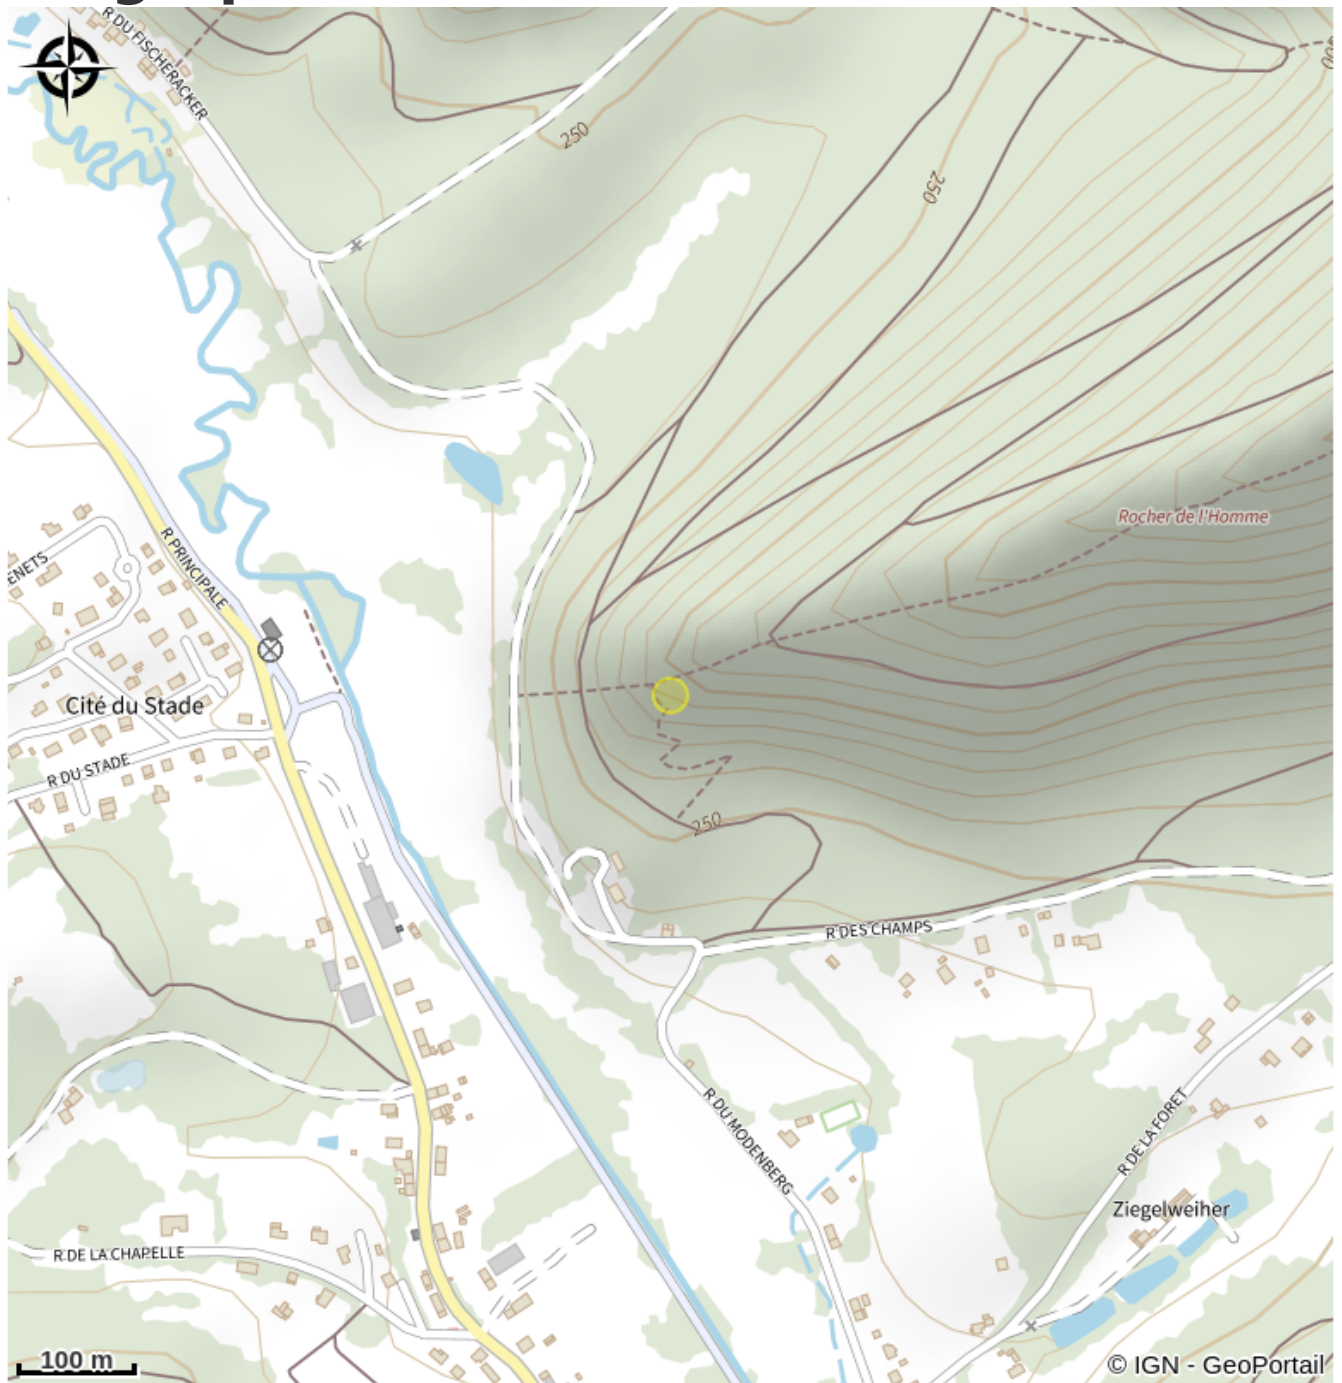

# Rocher du Point de Vue

Alsace Verte

*Rock climbing from the viewpoint.*

## Useful information

Category : climbing

# Geographical location